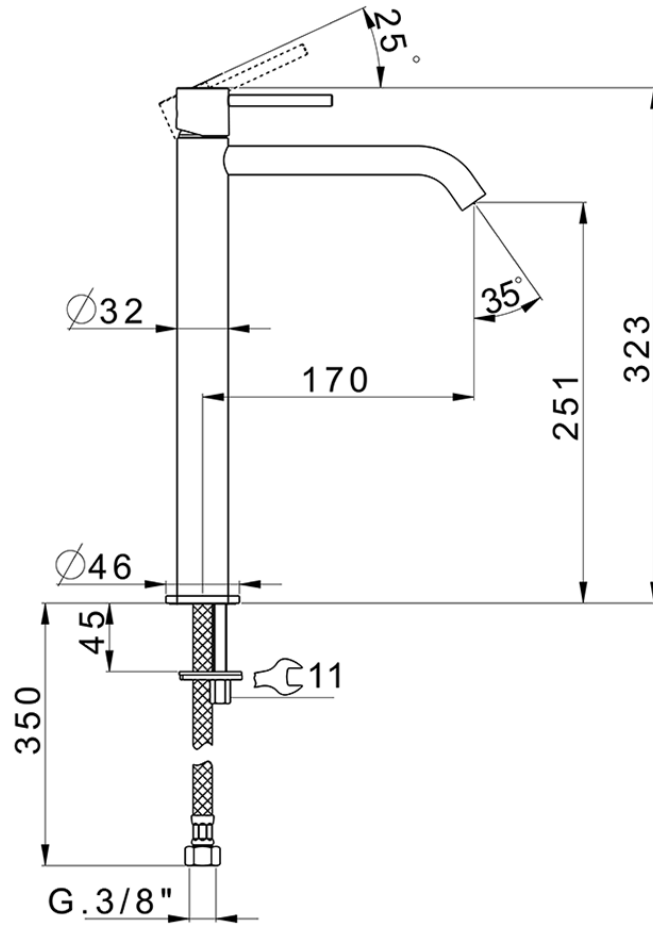

## Single lever tall basin mixer M32\_MT004544

MT004544

<https://en.huberitalia.com/single-lever-tall-basin-mixer-m32-mt004544>

2024-12-22