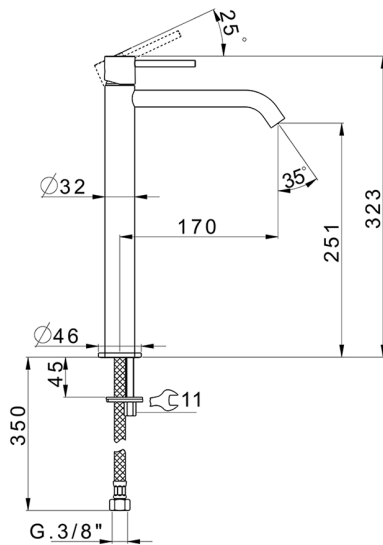

Single lever tall basin mixer M32_MT004544

MODEL **MT004544**

Single lever tall basin mixer, without automatic pop-up waste, G.3/8" stainless steel flexible hose

AVAILABLE FINISHINGS

-  **21** 21 Chrome
-  **26** 26 Old Copper
-  **2F** 2F Brushed Nickel
-  **2W** 2W Brushed Gold
-  **40** 40 Matt Black
-  **4Q** 4Q Matt White

CHARACTERISTICS

Cartridge Spare Parts **ZZ96550000**

25 mm Cartridge

Single lever tall basin mixer M32_MT004544

MT004544

<https://en.huberitalia.com/single-lever-tall-basin-mixer-m32-mt004544>

2024-12-22