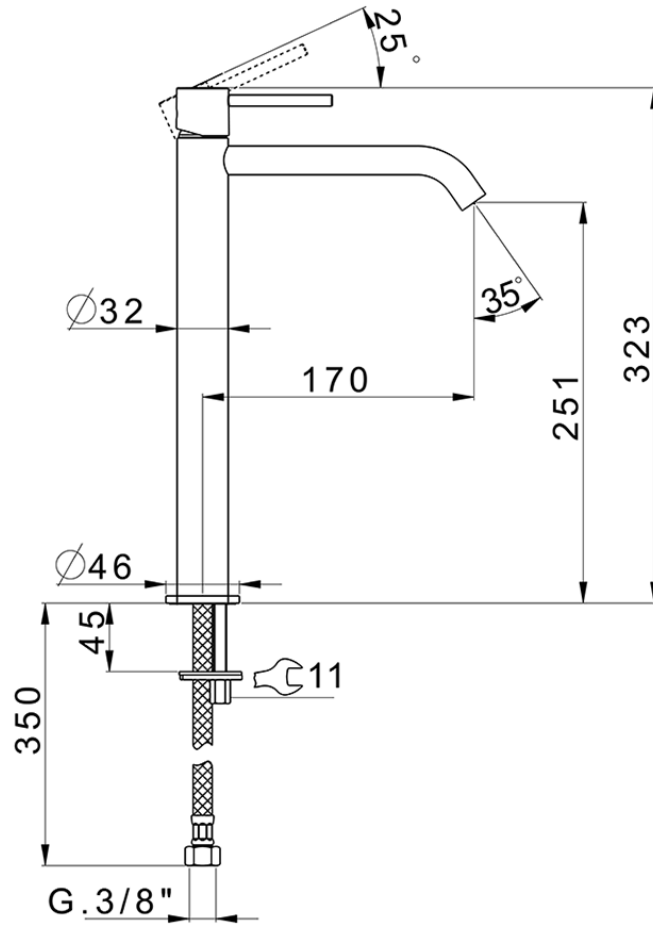

Single lever tall basin mixer M32_MT004544

MT004544

<https://en.huberitalia.com/single-lever-tall-basin-mixer-m32-mt004544>

2024-12-22