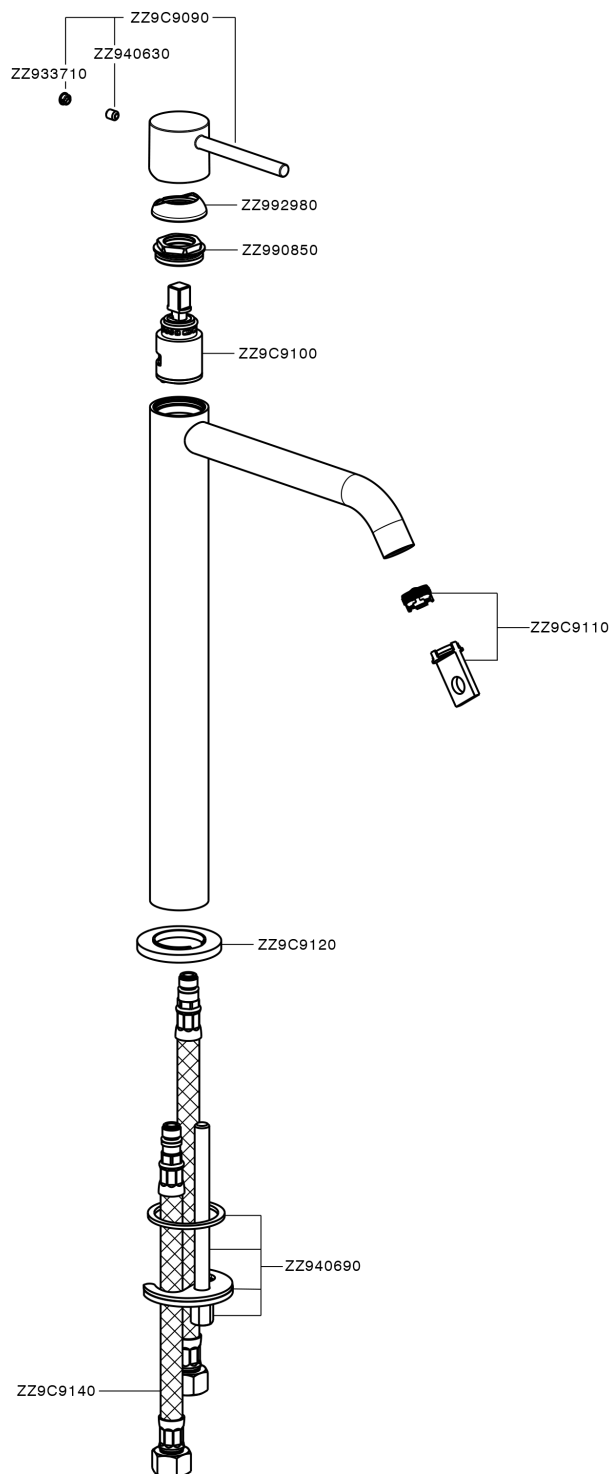

Single lever tall basin mixer M32_MT004544

MODEL **MT004544**

Single lever tall basin mixer, without automatic pop-up waste, G.3/8" stainless steel flexible hose

AVAILABLE FINISHINGS

-  **21** 21 Chrome
-  **26** 26 Old Copper
-  **2F** 2F Brushed Nickel
-  **2W** 2W Brushed Gold
-  **40** 40 Matt Black
-  **4Q** 4Q Matt White

CHARACTERISTICS

Cartridge Spare Parts **ZZ96550000**

25 mm Cartridge

Single lever tall basin mixer M32_MT004544

MT004544

<https://en.huberitalia.com/single-lever-tall-basin-mixer-m32-mt004544>

2024-12-22