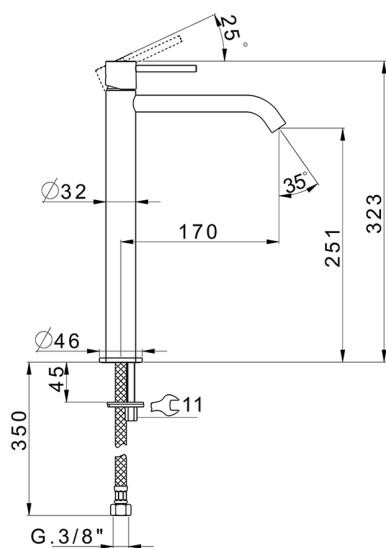

Single lever tall basin mixer M32_MT004544

MODEL **MT004544**

Single lever tall basin mixer, without automatic pop-up waste, G.3/8" stainless steel flexible hose

AVAILABLE FINISHINGS

-  **21** 21 Chrome
-  **26** 26 Old Copper
-  **2F** 2F Brushed Nickel
-  **2W** 2W Brushed Gold
-  **40** 40 Matt Black
-  **4Q** 4Q Matt White

CHARACTERISTICS

Cartridge Spare Parts **ZZ96550000**

25 mm Cartridge

Single lever tall basin mixer M32_MT004544

MT004544

<https://en.huberitalia.com/single-lever-tall-basin-mixer-m32-mt004544>

2024-12-22