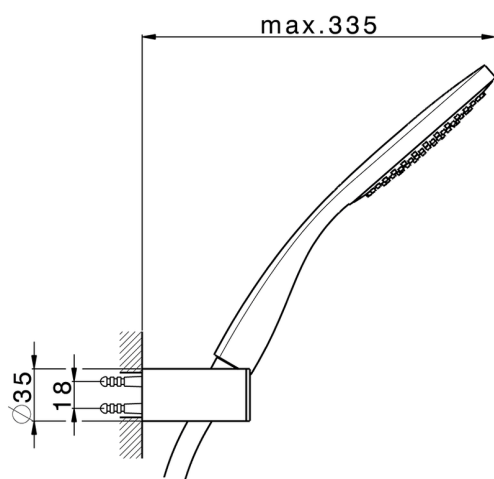

Shower set SHOWER_SS018350

MODEL **SS018350**

Shower set, Wall mounted adjustable handshower bracket, 130 mm Emotion one spray handshower ABS

AVAILABLE FINISHINGS

-  **21** 21 Chrome
-  **2F** 2F Brushed Nickel
-  **2Q** 2Q Black Titanium