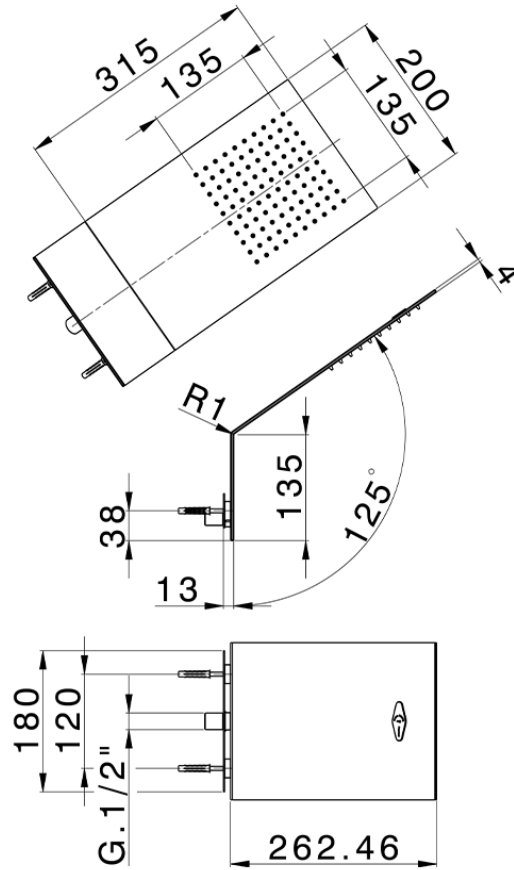

Wall-mounted showerhead ZEN_ZS122150

ZS122150

<https://en.huberitalia.com/wall-mounted-showerhead-zen-zs122150>

2024-11-15