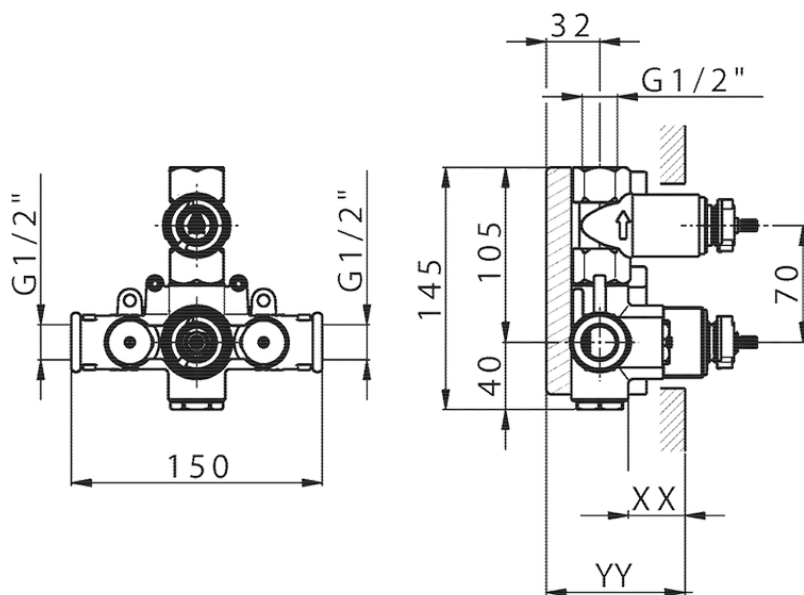

## Exposed part for con.thermo.shower valve 1-outlet NUOVA EGO\_NE007300

NE007300

<https://en.huberitalia.com/exposed-part-for-con-thermo-shower-valve-1-outlet-nuova-ego-ne007300>

Piastra/Plate/Plaque/Platte/Placa

2-3mm: XX 25-40 YY 76-91

10 mm: XX 16-31 YY 65-80

ZB007301

<https://en.huberitalia.com/1-outlet-concealed-thermostatic-shower-valve-concealed-zb007301>

2026-04-08