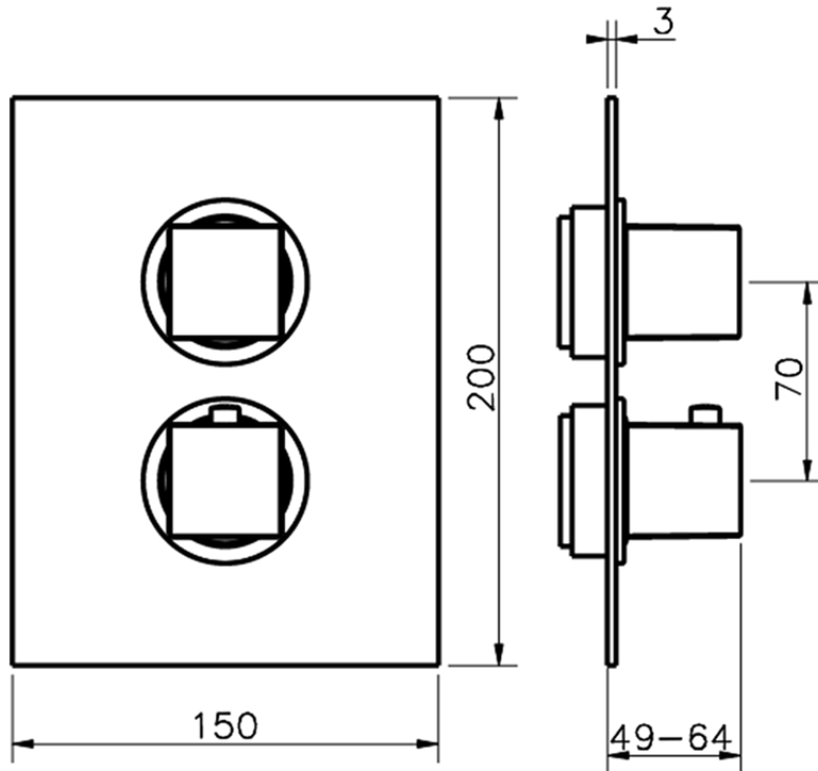

Exposed part for con.thermo.shower valve 1-outlet NUOVA EGO_NE007300

NE007300

<https://en.huberitalia.com/exposed-part-for-con-thermo-shower-valve-1-outlet-nuova-ego-ne007300>

Piastra/Plate/Plaque/Platte/Placa

2-3mm: XX 25-40 YY 76-91

10 mm: XX 16-31 YY 65-80

ZB007301

<https://en.huberitalia.com/1-outlet-concealed-thermostatic-shower-valve-concealed-zb007301>

2026-05-02