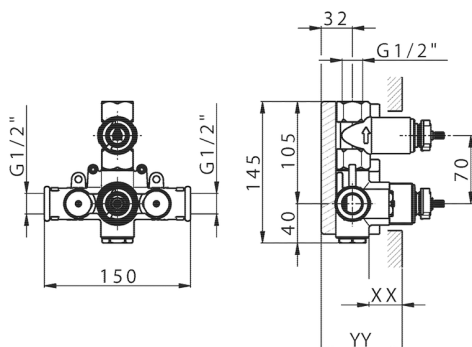

## 1-outlet Concealed thermostatic shower valve CONCEALED\_ZB007301

MODEL **ZB007301**

1-outlet Concealed thermostatic shower valve, with stopvalve, without trim kit

AVAILABLE FINISHINGS

**04** 04 Without finishing

CHARACTERISTICS

Installation **Concealed**

Cartridge Spare Parts **24.04A.PP**

**8x20 Plus P Thermostatic Valve**

Concealed **1**

Piastra/Plate/Plaque/Platte/Placa

2-3mm: XX 25-40 YY 76-91

10 mm: XX 16-31 YY 65-80