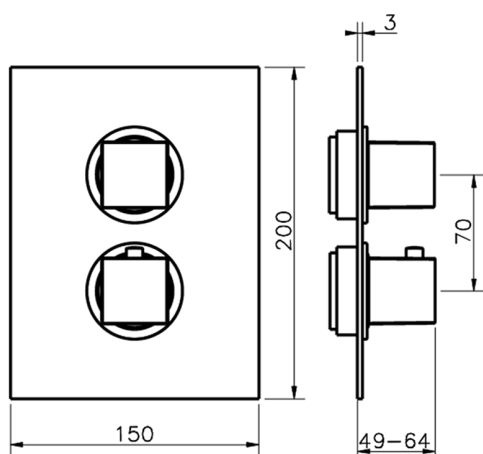

CHARACTERISTICS

Installation **Concealed**
Required concealed parts **ZB007301**

Thermostatic

The Huber thermostatic is your personal water manager, helping you to handle, control and save water and energy.