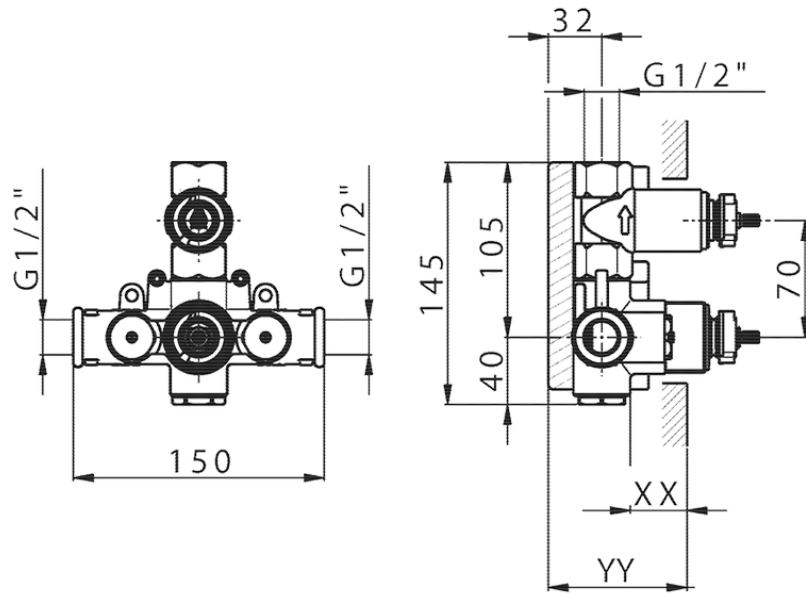

## Exposed part for con.thermo.shower valve 1-outlet NUOVA EGO\_NE007300

NE007300

<https://en.huberitalia.com/exposed-part-for-con-thermo-shower-valve-1-outlet-nuova-ego-ne007300>

Piastra/Plate/Plaque/Platte/Placa

2-3mm: XX 25-40 YY 76-91

10 mm: XX 16-31 YY 65-80

ZB007301

<https://en.huberitalia.com/1-outlet-concealed-thermostatic-shower-valve-concealed-zb007301>

2026-05-25