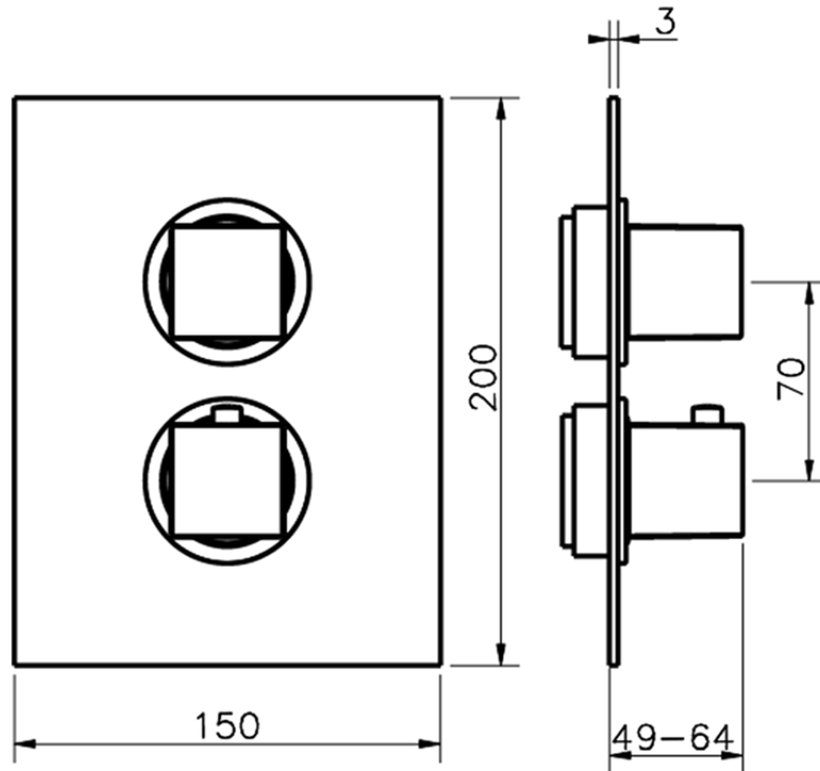

## Exposed part for con.thermo.shower valve 1-outlet NUOVA EGO\_NE007300

NE007300

<https://en.huberitalia.com/exposed-part-for-con-thermo-shower-valve-1-outlet-nuova-ego-ne007300>

Piastra/Plate/Plaque/Platte/Placa

2-3mm: XX 25-40 YY 76-91

10 mm: XX 16-31 YY 65-80

ZB007301

<https://en.huberitalia.com/1-outlet-concealed-thermostatic-shower-valve-concealed-zb007301>

2026-05-25