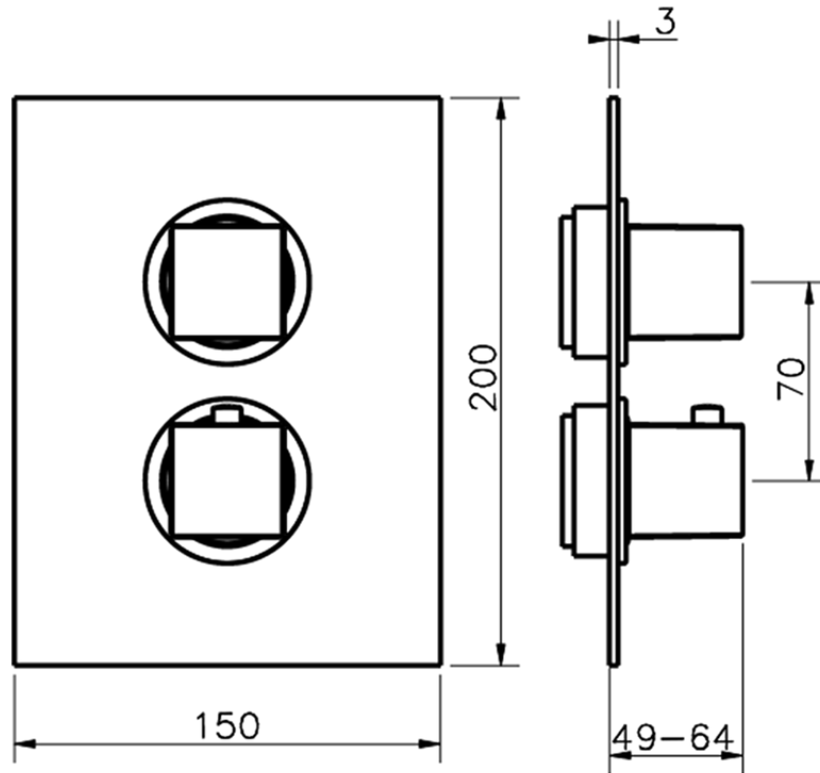

Exposed part for con.thermo.shower valve 1-outlet NUOVA EGO_NE007300

NE007300

<https://en.huberitalia.com/exposed-part-for-con-thermo-shower-valve-1-outlet-nuova-ego-ne007300>

Piastra/Plate/Plaque/Platte/Placa

2-3mm: XX 25-40 YY 76-91

10 mm: XX 16-31 YY 65-80

ZB007301

<https://en.huberitalia.com/1-outlet-concealed-thermostatic-shower-valve-concealed-zb007301>

2026-05-02