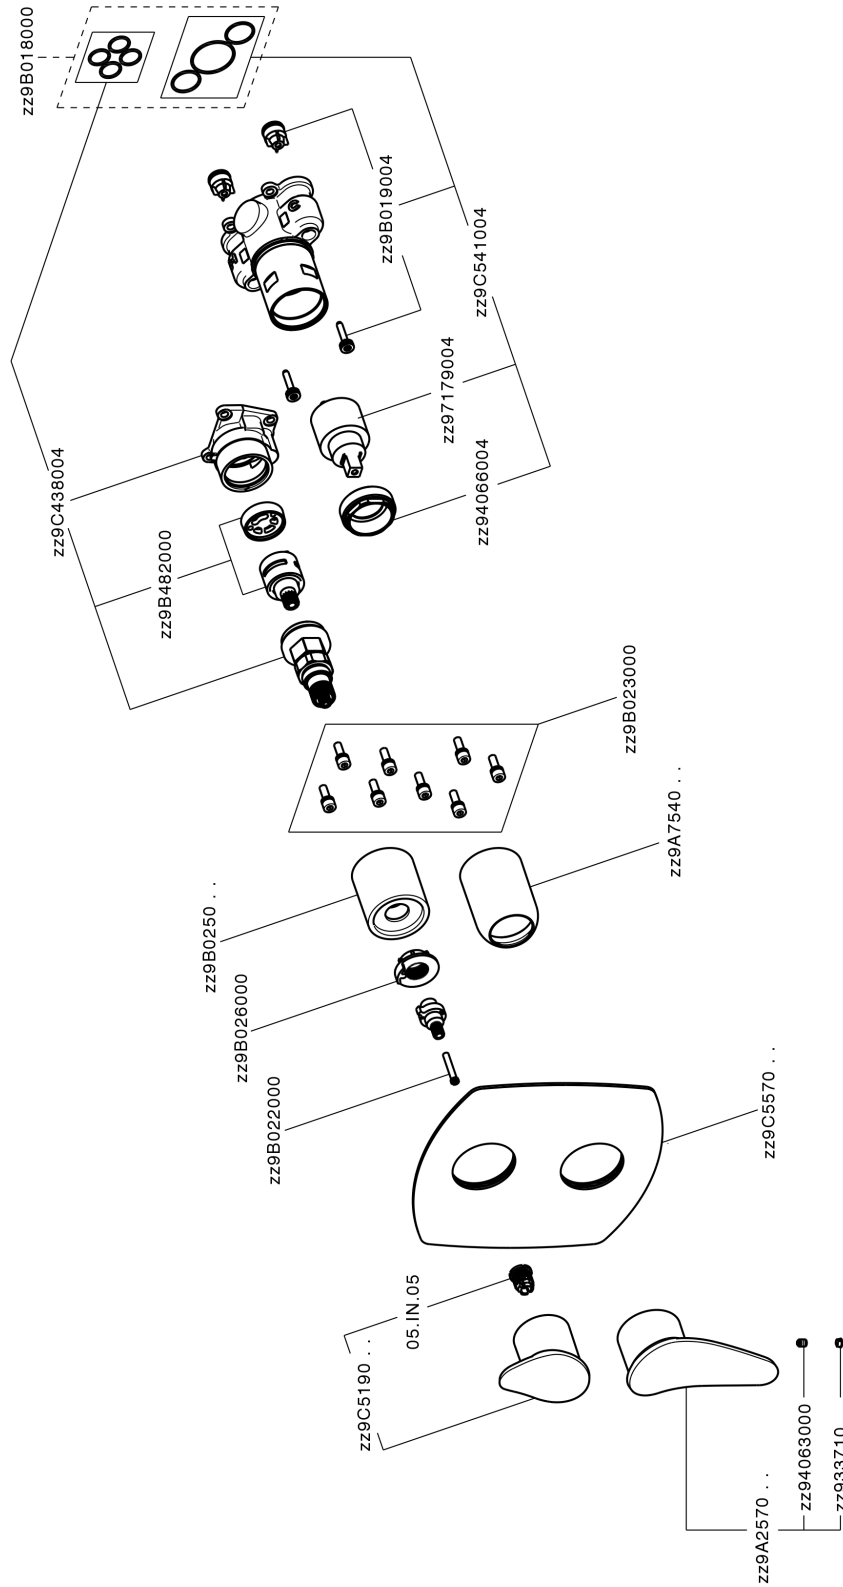

Exposed part for Single Lever One Box Valve HARLOCK_HC0BM030

MODEL **HC0BM030**

Exposed part for Single Lever One Box Valve, with 2-3 outlet diverter, Minimum depth of installation: 67 mm, without concealed part, for items ZB00B030-ZB00B031

AVAILABLE FINISHINGS

-  **21** 21 Chrome
-  **2P** 2P Rose Gold
-  **2Q** 2Q Black Titanium
-  **40** 40 Matt Black
-  **4Q** 4Q Matt White
-  **6T** 6T Chrome/Matt Black

CHARACTERISTICS

Cartridge Spare Parts **ZZ97179000**

35 mm Cartridge

Installation **Concealed**

Required concealed parts **ZB00B031**

ZB00B030

Exposed part for Single Lever One Box Valve HARLOCK_HC0BM030

HC0BM030

<https://en.huberitalia.com/exposed-part-for-single-lever-one-box-valve-harlock-hc0bm030>

One Box Universal Concealed Part ONE BOX_ZB00B031

MODEL **ZB00B031**

One Box Universal Concealed Part, for 1 or 2 or 3 outlet thermostatic or single lever, without trim kit, with noise reducers, with sealing gasket