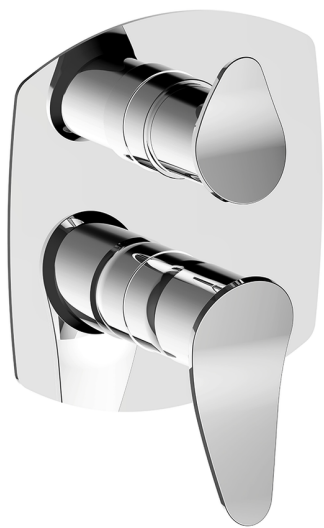

Exposed part for Single Lever One Box Valve HARLOCK_HC0BM030

MODEL **HC0BM030**

Exposed part for Single Lever One Box Valve, with 2-3 outlet diverter, Minimum depth of installation: 67 mm, without concealed part, for items ZB00B030-ZB00B031

AVAILABLE FINISHINGS

-  **21** 21 Chrome
-  **2P** 2P Rose Gold
-  **2Q** 2Q Black Titanium
-  **40** 40 Matt Black
-  **4Q** 4Q Matt White
-  **6T** 6T Chrome/Matt Black

CHARACTERISTICS

Cartridge Spare Parts **ZZ97179000**

35 mm Cartridge

Installation **Concealed**

Required concealed parts **ZB00B031**

ZB00B030

Exposed part for Single Lever One Box Valve HARLOCK_HC0BM030

HC0BM030

<https://en.huberitalia.com/exposed-part-for-single-lever-one-box-valve-harlock-hc0bm030>

One Box Universal Concealed Part ONE BOX_ZB00B031

MODEL **ZB00B031**

One Box Universal Concealed Part, for 1 or 2 or 3 outlet thermostatic or single lever, without trim kit, with noise reducers, with sealing gasket