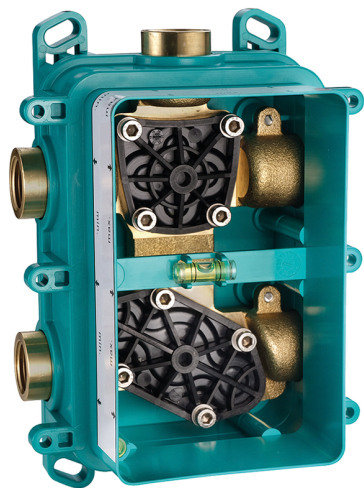

Exposed part for Single Lever One Box Valve HARLOCK_HC0BM030

MODEL **HC0BM030**

Exposed part for Single Lever One Box Valve, with 2-3 outlet diverter, Minimum depth of installation: 67 mm, without concealed part, for items ZB00B030-ZB00B031

AVAILABLE FINISHINGS

04 04 Without finishing

CHARACTERISTICS

Concealed **1**
Installation **Concealed**

Thermostatic

The Huber thermostatic is your personal water manager, helping you to handle, control and save water and energy.

One Box Universal Concealed Part ONE BOX_ZB00B030

MODEL **ZB00B030**

One Box Universal Concealed Part, for 1 or 2 or 3 outlet thermostatic or single lever, without trim kit, without noise reducers, with sealing gasket

AVAILABLE FINISHINGS

 **04** 04 Without finishing

CHARACTERISTICS

Concealed **1**
Installation **Concealed**

Thermostatic

The Huber thermostatic is your personal water manager, helping you to handle, control and save water and energy.