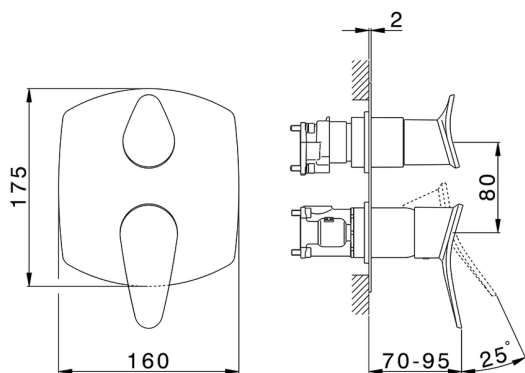

CHARACTERISTICS

Cartridge Spare Parts **ZZ97179000**

35 mm Cartridge

Installation **Concealed**

Required concealed parts **ZB00B031**

ZB00B030