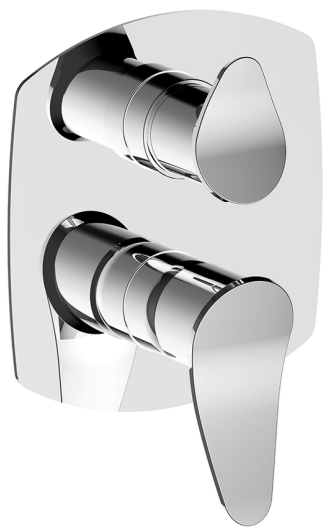

## Exposed part for Single Lever One Box Valve HARLOCK\_HC0BM030

MODEL **HC0BM030**

Exposed part for Single Lever One Box Valve, with 2-3 outlet diverter, Minimum depth of installation: 67 mm, without concealed part, for items ZB00B030-ZB00B031

### CHARACTERISTICS

Cartridge Spare Parts **ZZ97179000**

**35 mm Cartridge**

Installation **Concealed**

Required concealed parts **ZB00B031**

**ZB00B030**

## Exposed part for Single Lever One Box Valve HARLOCK\_HC0BM030

HC0BM030

<https://en.huberitalia.com/exposed-part-for-single-lever-one-box-valve-harlock-hc0bm030>

## One Box Universal Concealed Part ONE BOX\_ZB00B031

MODEL **ZB00B031**

One Box Universal Concealed Part, for 1 or 2 or 3 outlet thermostatic or single lever, without trim kit, with noise reducers, with sealing gasket