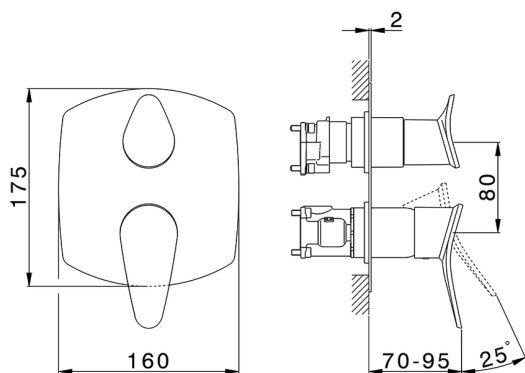

## Exposed part for Single Lever One Box Valve HARLOCK\_HC0BM030

MODEL **HC0BM030**

Exposed part for Single Lever One Box Valve, with 2-3 outlet diverter, Minimum depth of installation: 67 mm, without concealed part, for items ZB00B030-ZB00B031

### CHARACTERISTICS

Cartridge Spare Parts **ZZ97179000**

**35 mm Cartridge**

Installation **Concealed**

Required concealed parts **ZB00B031**

**ZB00B030**