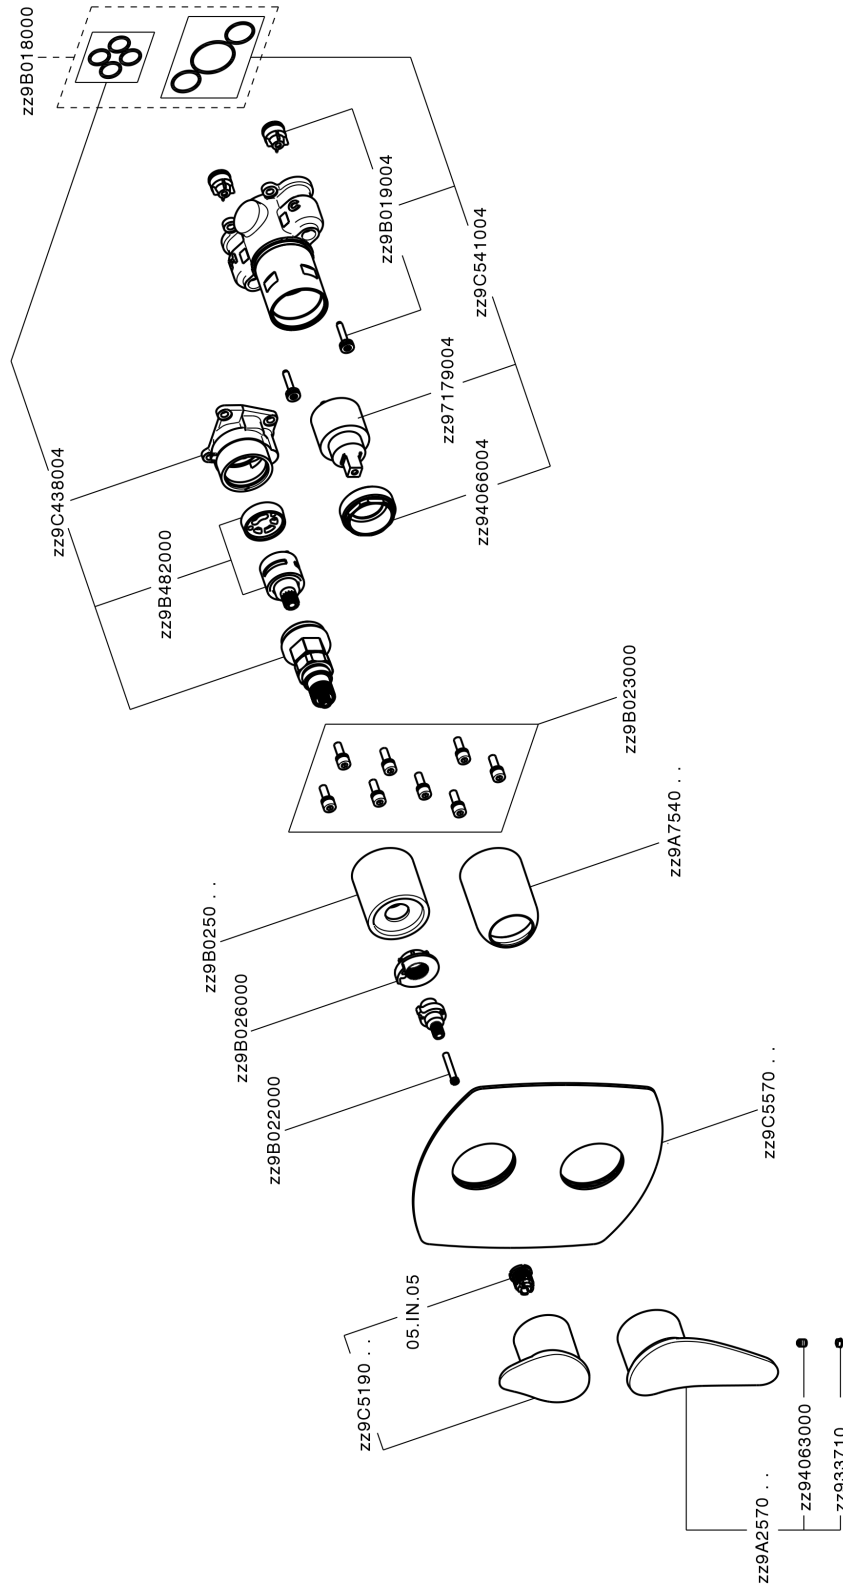

## Exposed part for Single Lever One Box Valve HARLOCK\_HC0BM030

MODEL **HC0BM030**

Exposed part for Single Lever One Box Valve, with 2-3 outlet diverter, Minimum depth of installation: 67 mm, without concealed part, for items ZB00B030-ZB00B031

### CHARACTERISTICS

Cartridge Spare Parts **ZZ97179000**

**35 mm Cartridge**

Installation **Concealed**

Required concealed parts **ZB00B031**

**ZB00B030**

## Exposed part for Single Lever One Box Valve HARLOCK\_HC0BM030

HC0BM030

<https://en.huberitalia.com/exposed-part-for-single-lever-one-box-valve-harlock-hc0bm030>