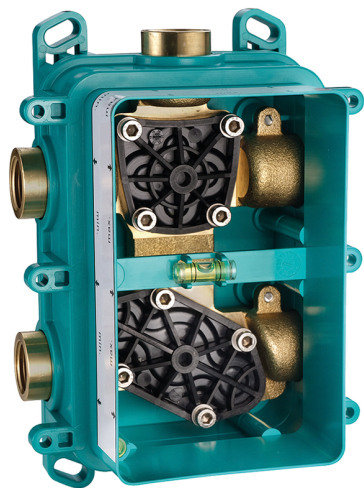

Exposed part for Single Lever One Box Valve HARLOCK_HC0BM030

MODEL **HC0BM030**

Exposed part for Single Lever One Box Valve, with 2-3 outlet diverter, Minimum depth of installation: 67 mm, without concealed part, for items ZB00B030-ZB00B031

AVAILABLE FINISHINGS

04 04 Without finishing

CHARACTERISTICS

Concealed	1
Installation	Concealed

Thermostatic

The Huber thermostatic is your personal water manager, helping you to handle, control and save water and energy.

One Box Universal Concealed Part ONE BOX_ZB00B030

MODEL **ZB00B030**

One Box Universal Concealed Part, for 1 or 2 or 3 outlet thermostatic or single lever, without trim kit, without noise reducers, with sealing gasket

AVAILABLE FINISHINGS

 **04** 04 Without finishing

CHARACTERISTICS

Concealed **1**
Installation **Concealed**

Thermostatic

The Huber thermostatic is your personal water manager, helping you to handle, control and save water and energy.