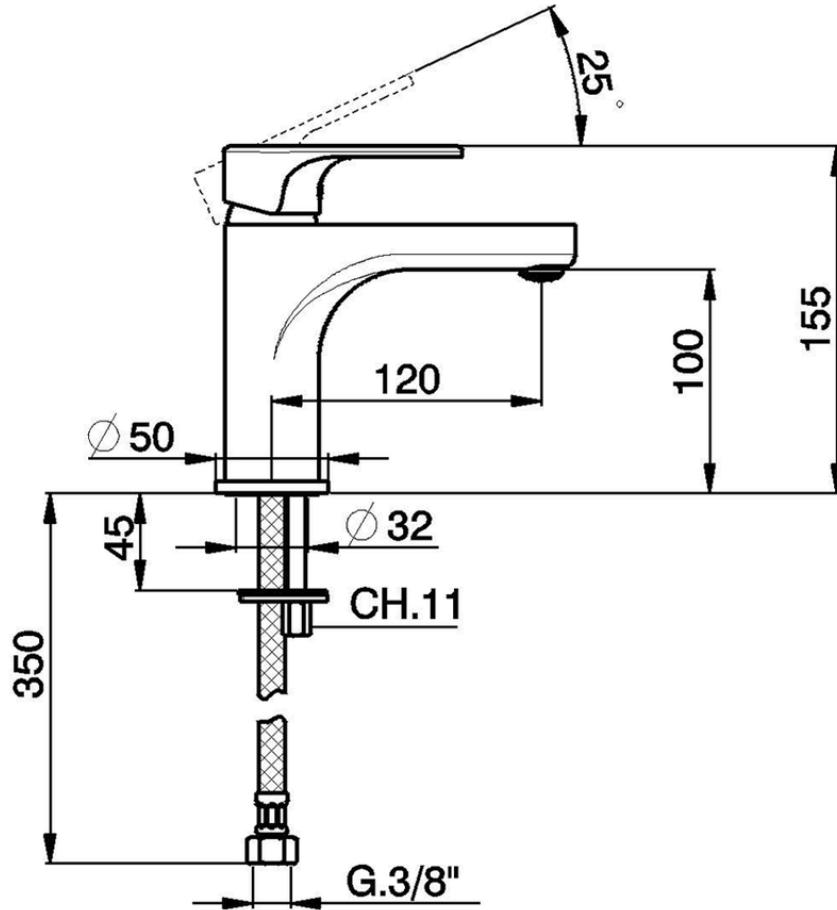

Single lever 'large' washbasin mixer H3\_AH000500

AH000500

<https://en.huberitalia.com/single-lever-large-washbasin-mixer-h3-ah000500>

2024-11-15