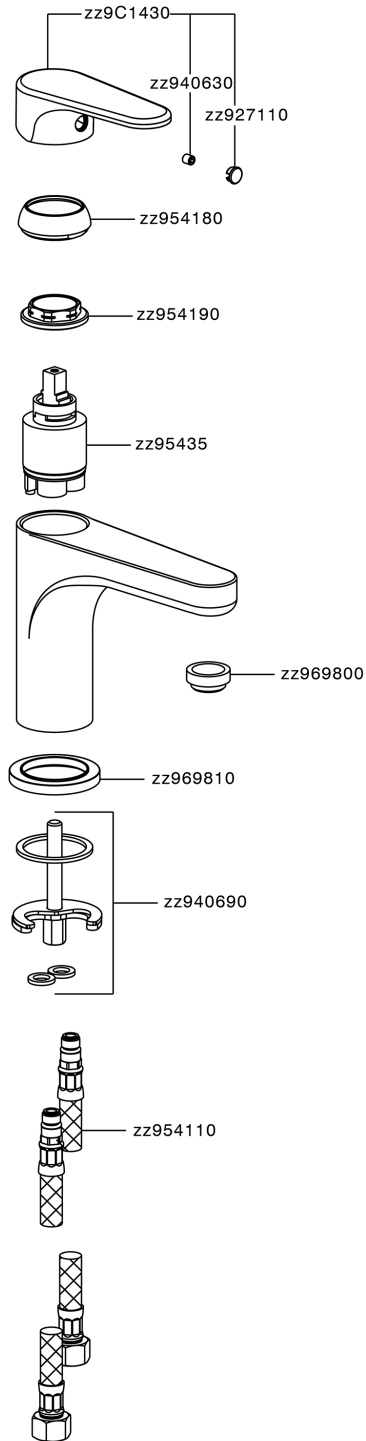

Single lever 'large' washbasin mixer H3_AH000500

AH000500

<https://en.huberitalia.com/single-lever-large-washbasin-mixer-h3-ah000500>

2024-11-15