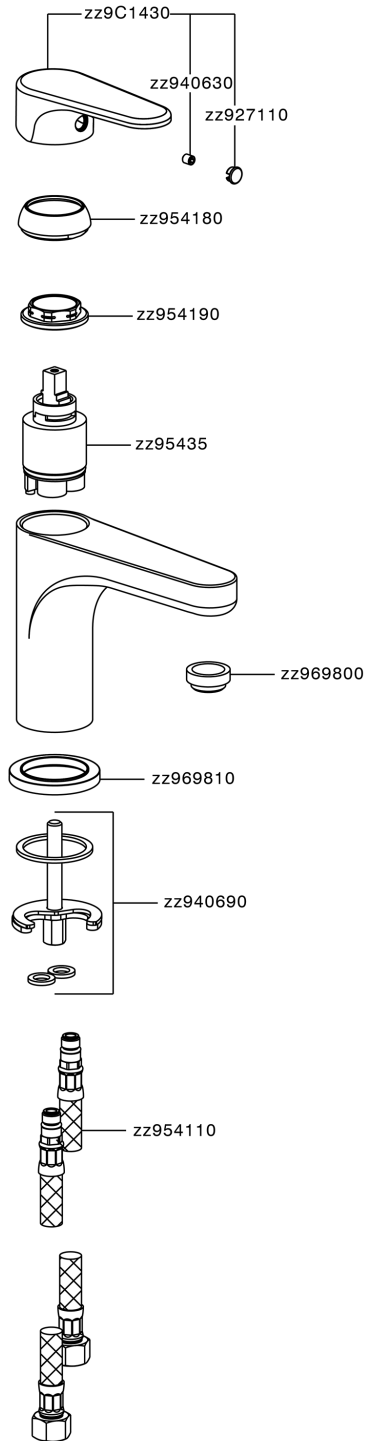

Single lever 'large' washbasin mixer H3_AH000500

MODEL **AH000500**

Single lever 'large' washbasin mixer, without waste, G.3/8" stainless steel flexible hoses

AVAILABLE FINISHINGS

-  **21** 21 Chrome
-  **2F** 2F Brushed Nickel
-  **40** 40 Matt Black

CHARACTERISTICS

Cartridge Spare Parts **ZZ95435000**

35 mm Cartridge

EcoStop

EcoStop feature limits water flow to approximately 50% of maximum output with one point of resistance on setting. Push slightly past the middle stop only when full water output is required. This will save water up to 50%.

Single lever 'large' washbasin mixer H3_AH000500

AH000500

<https://en.huberitalia.com/single-lever-large-washbasin-mixer-h3-ah000500>

2024-11-15