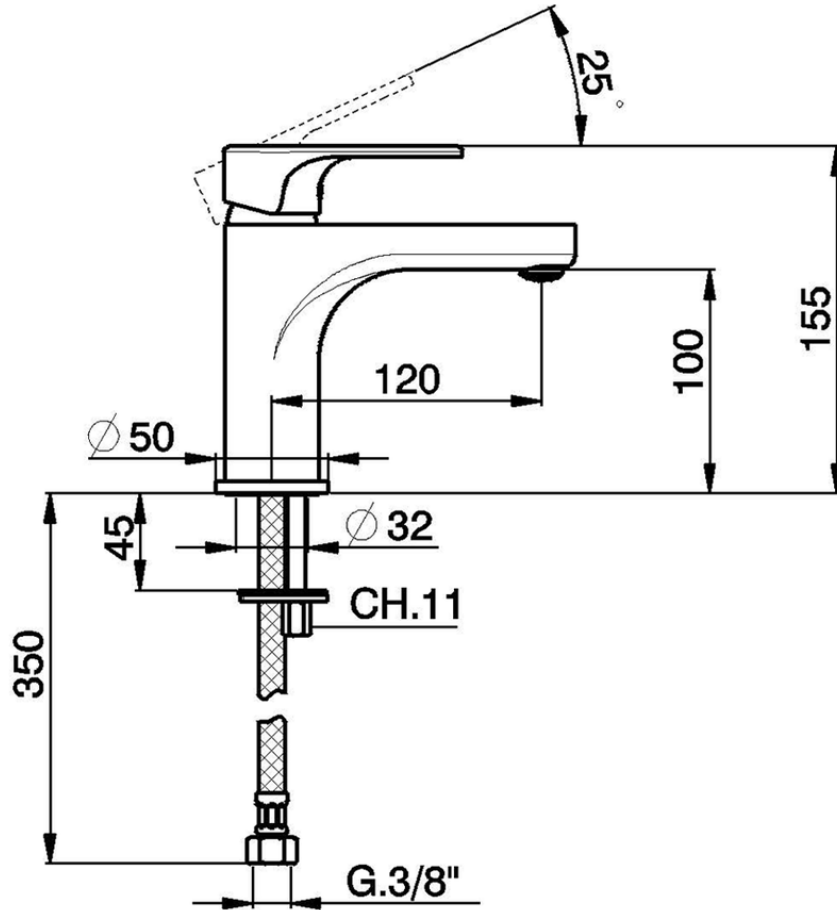

Single lever 'large' washbasin mixer H3_AH000500

AH000500

<https://en.huberitalia.com/single-lever-large-washbasin-mixer-h3-ah000500>

2024-11-15