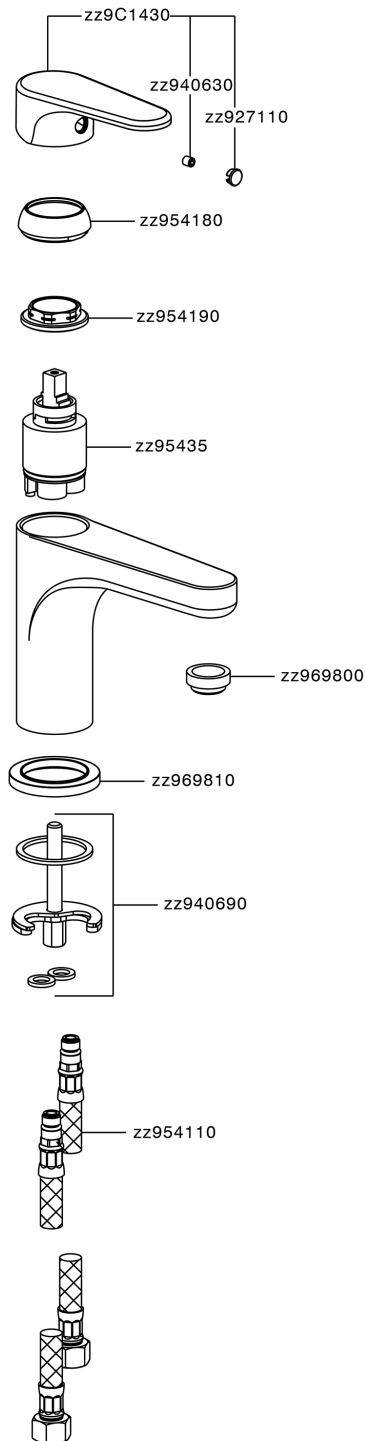

Single lever 'large' washbasin mixer H3_AH000500

AH000500

<https://en.huberitalia.com/single-lever-large-washbasin-mixer-h3-ah000500>

2024-11-15