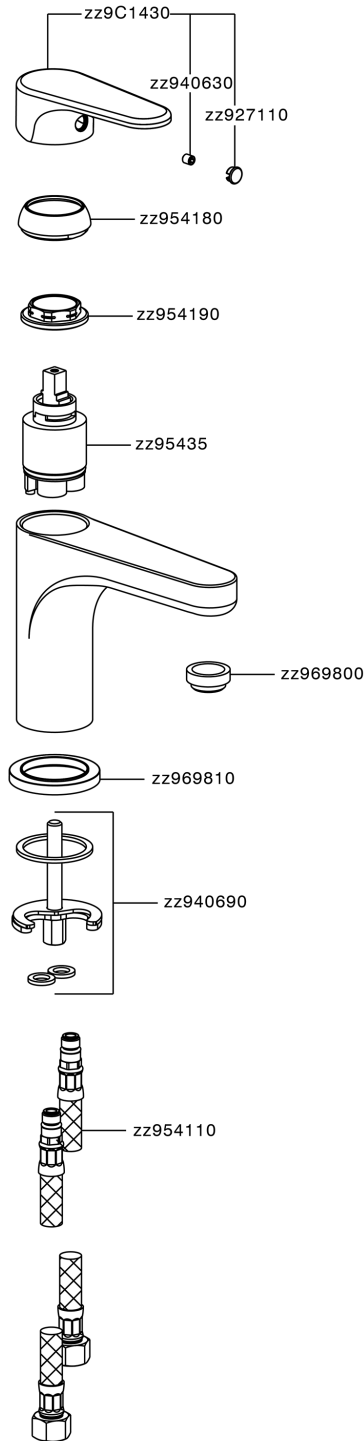

Single lever 'large' washbasin mixer H3_AH000500

MODEL **AH000500**

Single lever 'large' washbasin mixer, without waste, G.3/8" stainless steel flexible hoses

AVAILABLE FINISHINGS

-  **21** 21 Chrome
-  **2F** 2F Brushed Nickel
-  **40** 40 Matt Black

CHARACTERISTICS

Cartridge Spare Parts **ZZ95435000**

35 mm Cartridge

EcoStop

EcoStop feature limits water flow to approximately 50% of maximum output with one point of resistance on setting. Push slightly past the middle stop only when full water output is required. This will save water up to 50%.

Single lever 'large' washbasin mixer H3_AH000500

AH000500

<https://en.huberitalia.com/single-lever-large-washbasin-mixer-h3-ah000500>

2024-11-15