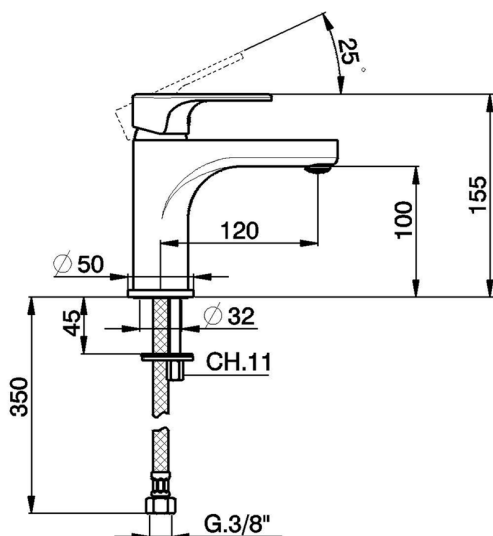

Single lever 'large' washbasin mixer H3_AH000500

MODEL **AH000500**

Single lever 'large' washbasin mixer, without waste, G.3/8" stainless steel flexible hoses

AVAILABLE FINISHINGS

-  **21** 21 Chrome
-  **2F** 2F Brushed Nickel
-  **40** 40 Matt Black

CHARACTERISTICS

Cartridge Spare Parts **ZZ95435000**

35 mm Cartridge

EcoStop

EcoStop feature limits water flow to approximately 50% of maximum output with one point of resistance on setting. Push slightly past the middle stop only when full water output is required. This will save water up to 50%.

Single lever 'large' washbasin mixer H3_AH000500

AH000500

<https://en.huberitalia.com/single-lever-large-washbasin-mixer-h3-ah000500>

2024-11-15