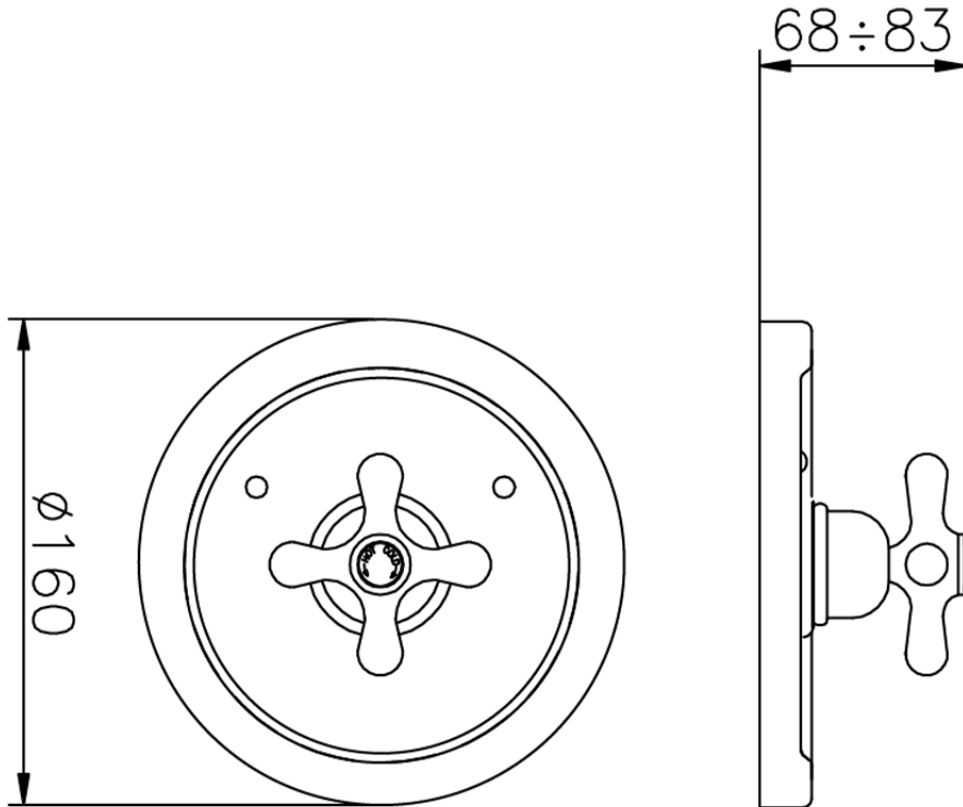

Exposed part for concealed thermo shower valve THERMO_CS007200

CS007200

<https://en.huberitalia.com/exposed-part-for-concealed-thermo-shower-valve-thermo-cs007200>

Piastra/Plate/Plaque/Platte/Placa

2-3mm: XX 25-40 YY 76-91

10mm: XX 16-31 YY 65-80

ZB007221

<https://en.huberitalia.com/3-4-concealed-thermostatic-shower-valve-concealed-zb007221>

ZB007201

<https://en.huberitalia.com/1-2-concealed-thermostatic-shower-valve-concealed-zb007201>