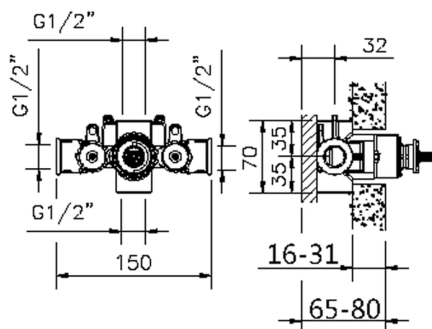

Piastra/Plate/Plaque/Platte/Placa  
2-3mm: XX 25-40 YY 76-91  
10mm: XX 16-31 YY 65-80

1/2" Concealed thermostatic shower valve, without Stopvalve, without trim kit

AVAILABLE FINISHINGS

**04** 04 Without finishing

CHARACTERISTICS

Installation	<b>Concealed</b>
Cartridge Spare Parts	<b>24.04A.PP</b>
<b>8x20 Plus P Thermostatic Valve</b>	
Concealed	<b>1</b>