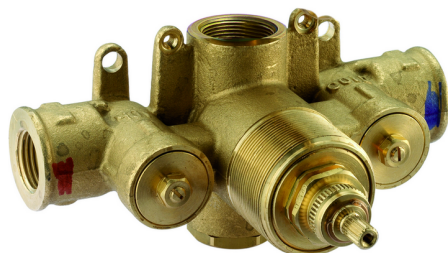

## Exposed part for concealed thermo shower valve THERMO\_CS007200

MODEL **CS007200**

Exposed part for concealed thermo shower valve, without stop valve, without concealed part, for items ZB007201-ZB007221

## 3/4" Concealed thermostatic shower valve CONCEALED\_ZB007221

MODEL **ZB007221**

3/4" Concealed thermostatic valve, without  
Stopvalve, without trim kit

AVAILABLE FINISHINGS

CHARACTERISTICS

Installation	<b>Concealed</b>
Cartridge Spare Parts	<b>23.51A.HF</b>
<b>HF Thermostatic Valve</b>	
Concealed	<b>1</b>

### Thermostatic

The Huber thermostatic is your personal water manager, helping you to handle, control and save water and energy.

**1/2" Concealed thermostatic shower valve CONCEALED\_ZB007201**

MODEL **ZB007201**

1/2" Concealed thermostatic shower valve, without Stopvalve, without trim kit

AVAILABLE FINISHINGS

**04** 04 Without finishing

CHARACTERISTICS

Installation	<b>Concealed</b>
Cartridge Spare Parts	<b>24.04A.PP</b>
<b>8x20 Plus P Thermostatic Valve</b>	
Concealed	<b>1</b>