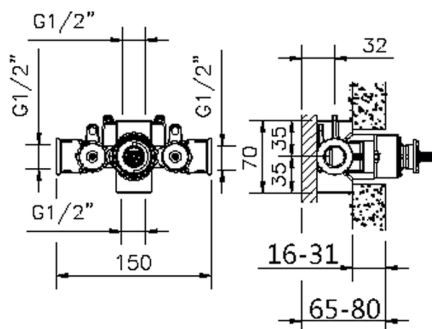

Thermostatic

The Huber thermostatic is your personal water manager, helping you to handle, control and save water and energy.

2026-06-25