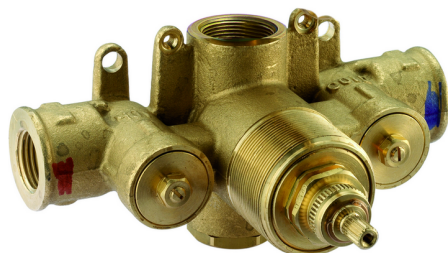

Exposed part for concealed thermo shower valve THERMO_CS007200

MODEL **CS007200**

Exposed part for concealed thermo shower valve, without stop valve, without concealed part, for items ZB007201-ZB007221

AVAILABLE FINISHINGS

3/4" Concealed thermostatic shower valve CONCEALED_ZB007221

MODEL **ZB007221**

3/4" Concealed thermostatic valve, without Stopvalve, without trim kit

AVAILABLE FINISHINGS

CHARACTERISTICS

Installation	Concealed
Cartridge Spare Parts	23.51A.HF
HF Thermostatic Valve	
Concealed	1

Piastra/Plate/Plaque/Platte/Placa
 2-3mm: XX 25-40 YY 76-91
 10mm: XX 16-31 YY 65-80

Thermostatic

The Huber thermostatic is your personal water manager, helping you to handle, control and save water and energy.

1/2" Concealed thermostatic shower valve CONCEALED_ZB007201

MODEL **ZB007201**

1/2" Concealed thermostatic shower valve, without Stopvalve, without trim kit

AVAILABLE FINISHINGS

CHARACTERISTICS

Installation **Concealed**