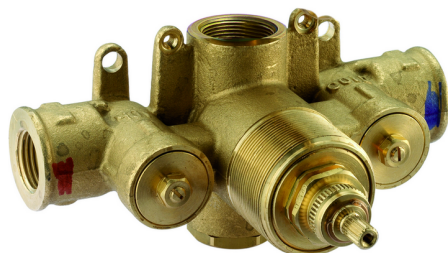

Exposed part for concealed thermo shower valve THERMO_CS007200

MODEL **CS007200**

Exposed part for concealed thermo shower valve, without stop valve, without concealed part, for items ZB007201-ZB007221

AVAILABLE FINISHINGS

3/4" Concealed thermostatic shower valve CONCEALED_ZB007221

MODEL **ZB007221**

3/4" Concealed thermostatic valve, without
Stopvalve, without trim kit

AVAILABLE FINISHINGS

CHARACTERISTICS

Installation	Concealed
Cartridge Spare Parts	23.51A.HF
HF Thermostatic Valve	
Concealed	1

Piastra/Plate/Plaque/Platte/Placa
2-3mm: XX 25-40 YY 76-91
10mm: XX 16-31 YY 65-80

Thermostatic

The Huber thermostatic is your personal water manager, helping you to handle, control and save water and energy.

1/2" Concealed thermostatic shower valve CONCEALED_ZB007201

MODEL **ZB007201**

1/2" Concealed thermostatic shower valve, without Stopvalve, without trim kit

AVAILABLE FINISHINGS

 **04** 04 Without finishing