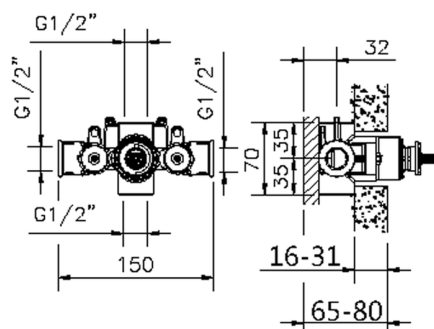

Thermostatic

The Huber thermostatic is your personal water manager, helping you to handle, control and save water and energy.

2026-04-29