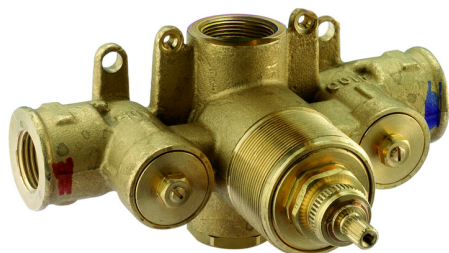

Exposed part for concealed thermo shower valve THERMO_CS007200

MODEL **CS007200**

Exposed part for concealed thermo shower valve, without stop valve, without concealed part, for items ZB007201-ZB007221

AVAILABLE FINISHINGS

-  **21** 21 Chrome
-  **27** 27 Old Bronze
-  **2G** 2G Antique Gold
-  **2W** 2W Brushed Gold

CHARACTERISTICS

Installation **Concealed**
 Required concealed parts **ZB007221**
ZB007201

Thermostatic

The Huber thermostatic is your personal water manager, helping you to handle, control and save water and energy.

3/4" Concealed thermostatic shower valve CONCEALED_ZB007221

MODEL **ZB007221**

3/4" Concealed thermostatic valve, without Stopvalve, without trim kit

AVAILABLE FINISHINGS

CHARACTERISTICS

Installation	Concealed
Cartridge Spare Parts	23.51A.HF
HF Thermostatic Valve	
Concealed	1

1/2" Concealed thermostatic shower valve CONCEALED_ZB007201

MODEL **ZB007201**

1/2" Concealed thermostatic shower valve, without Stopvalve, without trim kit

AVAILABLE FINISHINGS

CHARACTERISTICS

Installation **Concealed**