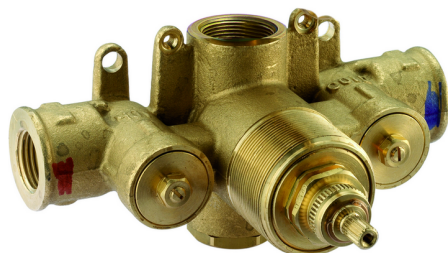

## Exposed part for concealed thermo shower valve THERMO\_CS007200

MODEL **CS007200**

Exposed part for concealed thermo shower valve, without stop valve, without concealed part, for items ZB007201-ZB007221

## 3/4" Concealed thermostatic shower valve CONCEALED\_ZB007221

MODEL **ZB007221**

3/4" Concealed thermostatic valve, without  
Stopvalve, without trim kit

AVAILABLE FINISHINGS

CHARACTERISTICS

Installation	<b>Concealed</b>
Cartridge Spare Parts	<b>23.51A.HF</b>
<b>HF Thermostatic Valve</b>	
Concealed	<b>1</b>

### Thermostatic

The Huber thermostatic is your personal water manager, helping you to handle, control and save water and energy.

1/2" Concealed thermostatic shower valve CONCEALED\_ZB007201

MODEL **ZB007201**

1/2" Concealed thermostatic shower valve, without Stopvalve, without trim kit

AVAILABLE FINISHINGS

 **04** 04 Without finishing

CHARACTERISTICS

Installation	<b>Concealed</b>
Cartridge Spare Parts	<b>24.04A.PP</b>
<b>8x20 Plus P Thermostatic Valve</b>	
Concealed	<b>1</b>