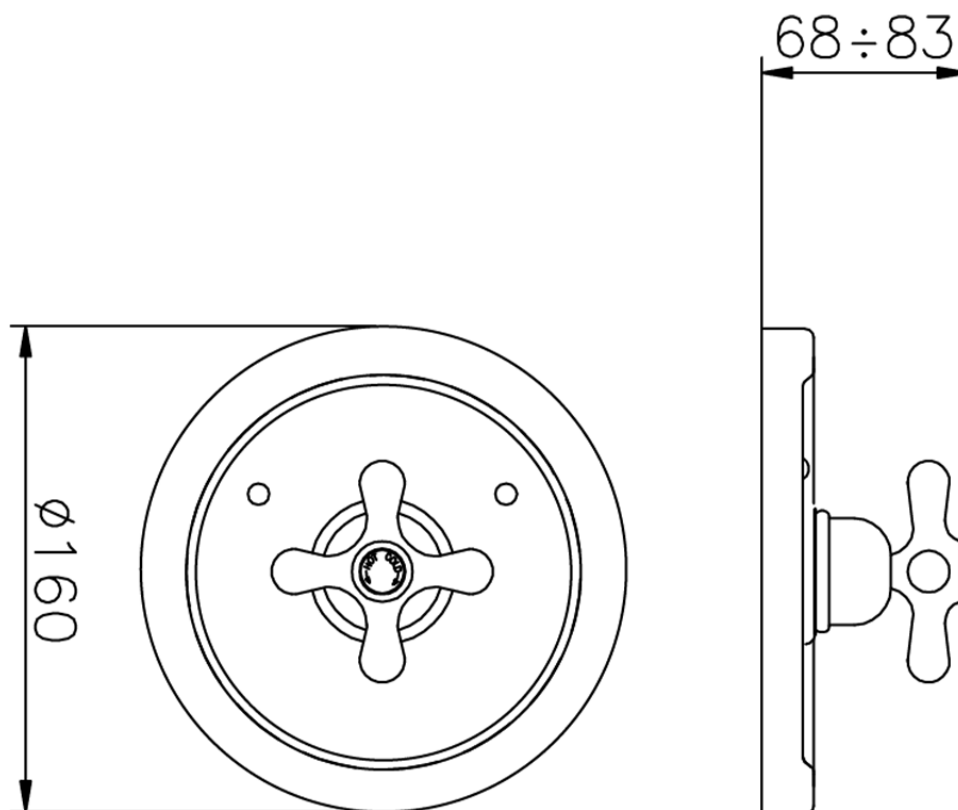

Exposed part for concealed thermo shower valve THERMO_CS007200

CS007200

<https://en.huberitalia.com/exposed-part-for-concealed-thermo-shower-valve-thermo-cs007200>

Piastra/Plate/Plaque/Platte/Placa

2-3mm: XX 25-40 YY 76-91

10mm: XX 16-31 YY 65-80

ZB007221

<https://en.huberitalia.com/3-4-concealed-thermostatic-shower-valve-concealed-zb007221>

ZB007201

<https://en.huberitalia.com/1-2-concealed-thermostatic-shower-valve-concealed-zb007201>