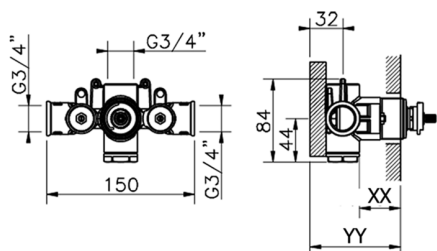

3/4" Concealed thermostatic shower valve CONCEALED_ZB007221

MODEL **ZB007221**

3/4" Concealed thermostatic valve, without Stopvalve, without trim kit

AVAILABLE FINISHINGS

CHARACTERISTICS

Installation	Concealed
Cartridge Spare Parts	23.51A.HF
HF Thermostatic Valve	
Concealed	1