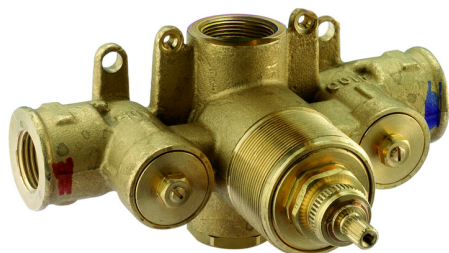

Exposed part for concealed thermo shower valve THERMO_CS007200

MODEL **CS007200**

Exposed part for concealed thermo shower valve, without stop valve, without concealed part, for items ZB007201-ZB007221

AVAILABLE FINISHINGS

-  **21** 21 Chrome
-  **27** 27 Old Bronze
-  **2G** 2G Antique Gold
-  **2W** 2W Brushed Gold

CHARACTERISTICS

Installation **Concealed**
 Required concealed parts **ZB007221**
ZB007201

Thermostatic

The Huber thermostatic is your personal water manager, helping you to handle, control and save water and energy.

3/4" Concealed thermostatic shower valve CONCEALED_ZB007221

MODEL **ZB007221**

3/4" Concealed thermostatic valve, without Stopvalve, without trim kit

AVAILABLE FINISHINGS

CHARACTERISTICS

Installation	Concealed
Cartridge Spare Parts	23.51A.HF
HF Thermostatic Valve	
Concealed	1

1/2" Concealed thermostatic shower valve CONCEALED_ZB007201

MODEL **ZB007201**

1/2" Concealed thermostatic shower valve, without Stopvalve, without trim kit

AVAILABLE FINISHINGS

 **04** 04 Without finishing