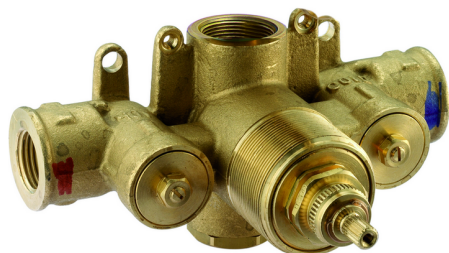

Exposed part for concealed thermo shower valve THERMO_CS007200

MODEL **CS007200**

Exposed part for concealed thermo shower valve, without stop valve, without concealed part, for items ZB007201-ZB007221

AVAILABLE FINISHINGS

3/4" Concealed thermostatic shower valve CONCEALED_ZB007221

MODEL **ZB007221**

3/4" Concealed thermostatic valve, without Stopvalve, without trim kit

AVAILABLE FINISHINGS

CHARACTERISTICS

Installation	Concealed
Cartridge Spare Parts	23.51A.HF
HF Thermostatic Valve	
Concealed	1

Piastra/Plate/Plaque/Platte/Placa
 2-3mm: XX 25-40 YY 76-91
 10mm: XX 16-31 YY 65-80

Thermostatic

The Huber thermostatic is your personal water manager, helping you to handle, control and save water and energy.

1/2" Concealed thermostatic shower valve CONCEALED_ZB007201

MODEL **ZB007201**

1/2" Concealed thermostatic shower valve, without Stopvalve, without trim kit

AVAILABLE FINISHINGS

 **04** 04 Without finishing