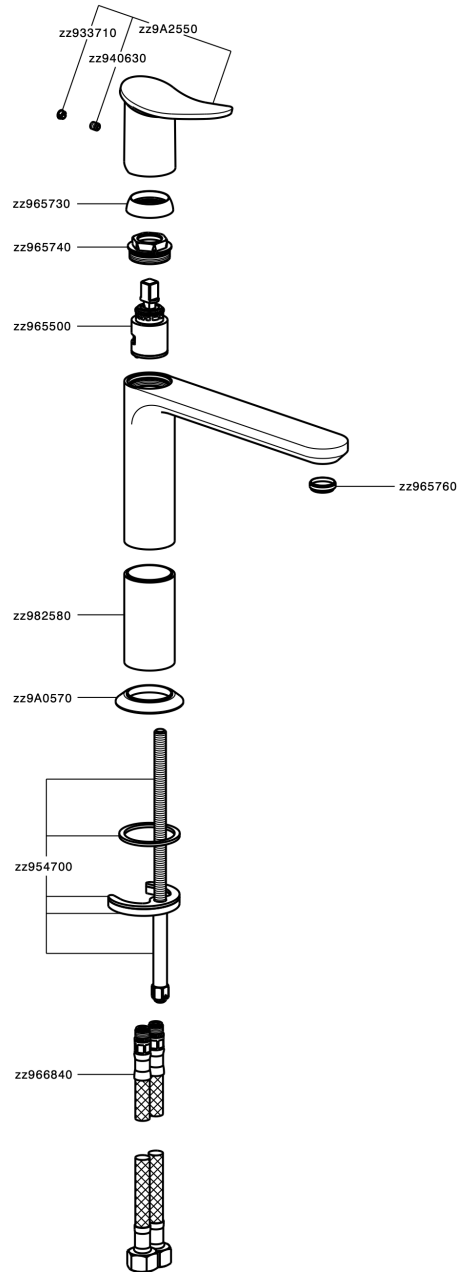

## Single lever 'medium' washbasin mixer HARLOCK\_HK001504

MODEL **HK001504**

Single lever 'medium' washbasin mixer, without automatic pop-up waste, G.3/8" stainless steel flexible hoses

### CHARACTERISTICS

Cartridge Spare Parts **ZZ96550000**

**25 mm Cartridge**

## Single lever 'medium' washbasin mixer HARLOCK\_HK001504

HK001504

<https://en.huberitalia.com/single-lever-medium-washbasin-mixer-harlock-hk001504>

2024-11-23