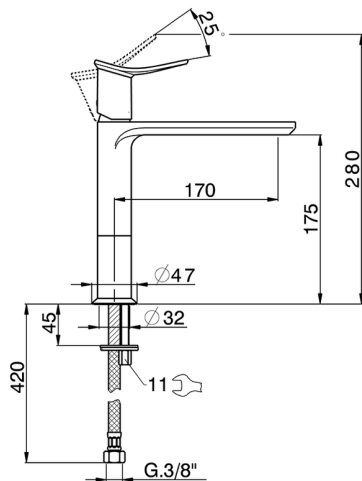

## Single lever 'medium' washbasin mixer HARLOCK\_HK001504

MODEL **HK001504**

Single lever 'medium' washbasin mixer, without automatic pop-up waste, G.3/8" stainless steel flexible hoses

### CHARACTERISTICS

Cartridge Spare Parts **ZZ96550000**

**25 mm Cartridge**

## Single lever 'medium' washbasin mixer HARLOCK\_HK001504

HK001504

<https://en.huberitalia.com/single-lever-medium-washbasin-mixer-harlock-hk001504>

2024-11-23