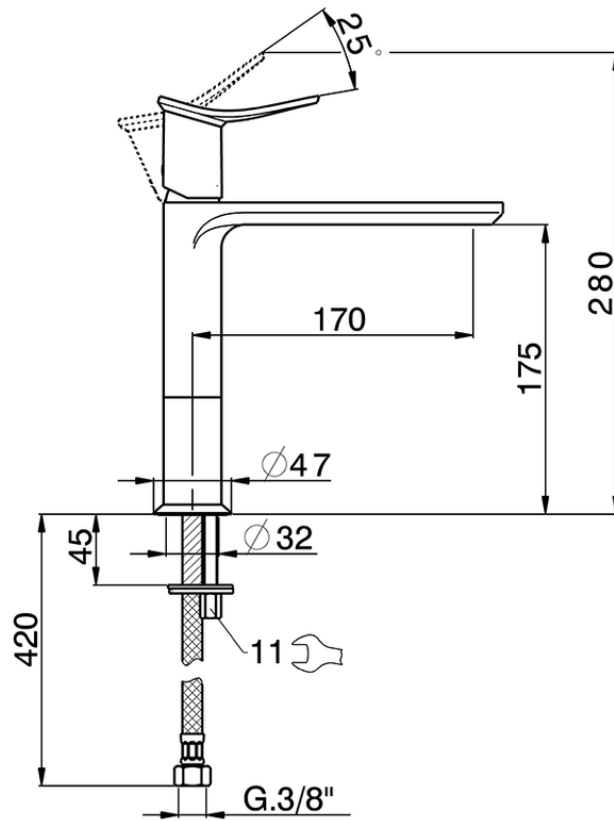

Single lever 'medium' washbasin mixer HARLOCK_HK001504

HK001504

<https://en.huberitalia.com/single-lever-medium-washbasin-mixer-harlock-hk001504>

2024-11-23