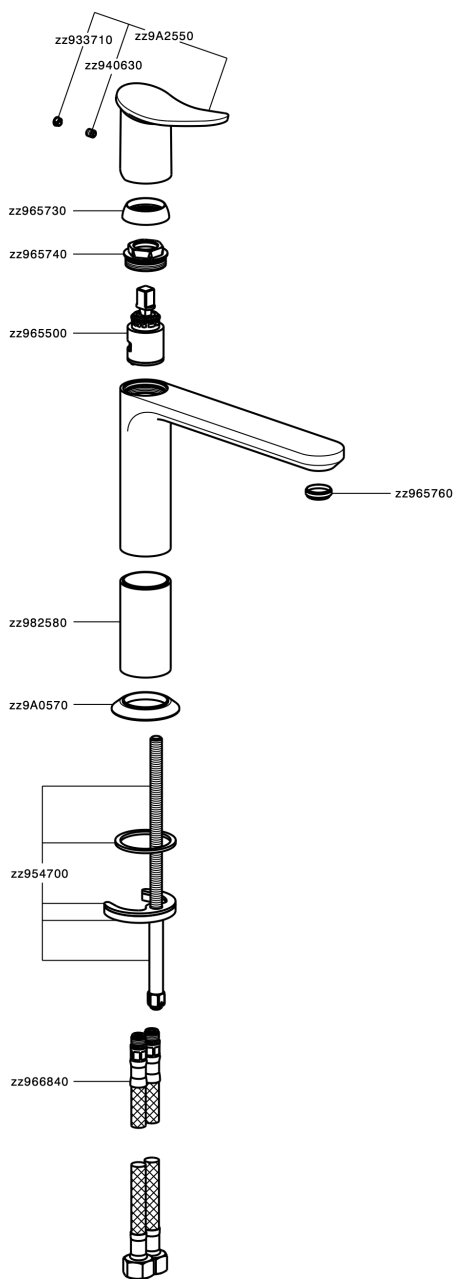

## Single lever 'medium' washbasin mixer HARLOCK\_HK001504

HK001504

<https://en.huberitalia.com/single-lever-medium-washbasin-mixer-harlock-hk001504>

2024-11-23