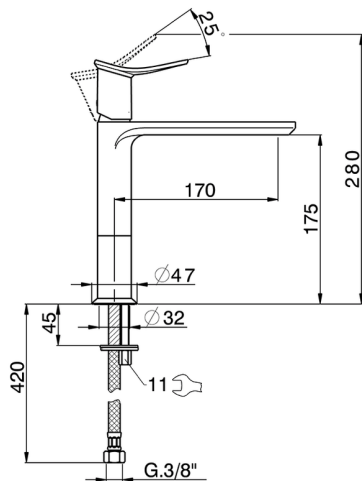

Single lever 'medium' washbasin mixer HARLOCK_HK001504

MODEL **HK001504**

Single lever 'medium' washbasin mixer, without automatic pop-up waste, G.3/8" stainless steel flexible hoses

AVAILABLE FINISHINGS

-  **21** 21 Chrome
-  **2P** 2P Rose Gold
-  **2Q** 2Q Black Titanium
-  **40** 40 Matt Black
-  **4Q** 4Q Matt White
-  **6T** 6T Chrome/Matt Black

CHARACTERISTICS

Cartridge Spare Parts **ZZ96550000**

25 mm Cartridge

Single lever 'medium' washbasin mixer HARLOCK_HK001504

HK001504

<https://en.huberitalia.com/single-lever-medium-washbasin-mixer-harlock-hk001504>

2024-11-23