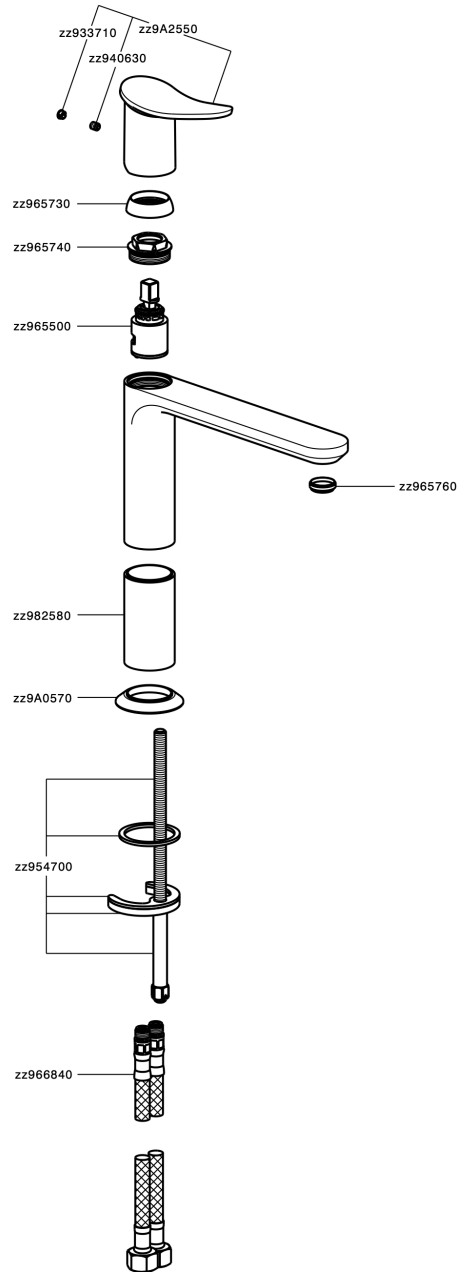

Single lever 'medium' washbasin mixer HARLOCK_HK001504

MODEL **HK001504**

Single lever 'medium' washbasin mixer, without automatic pop-up waste, G.3/8" stainless steel flexible hoses

AVAILABLE FINISHINGS

-  **21** 21 Chrome
-  **2P** 2P Rose Gold
-  **2Q** 2Q Black Titanium
-  **40** 40 Matt Black
-  **4Q** 4Q Matt White
-  **6T** 6T Chrome/Matt Black

CHARACTERISTICS

Cartridge Spare Parts **ZZ96550000**

25 mm Cartridge

Single lever 'medium' washbasin mixer HARLOCK_HK001504

HK001504

<https://en.huberitalia.com/single-lever-medium-washbasin-mixer-harlock-hk001504>

2024-11-23