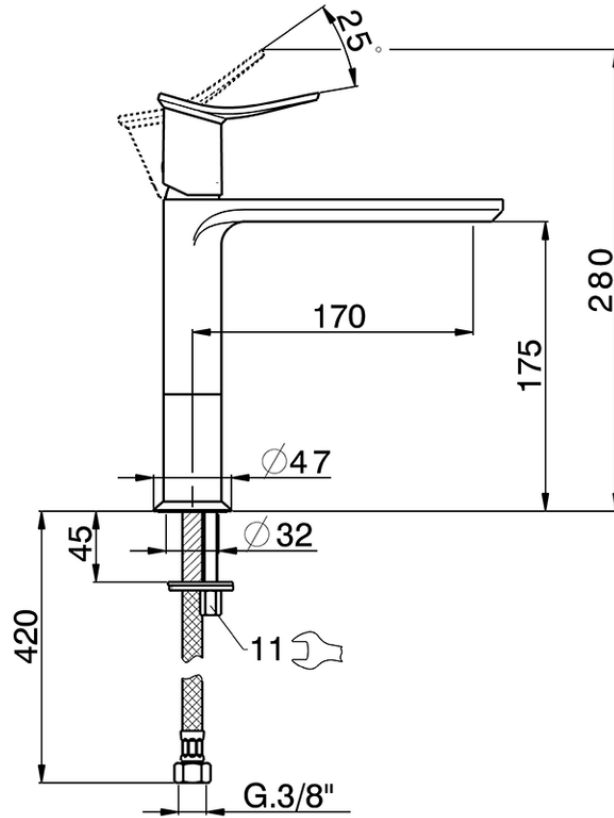

Single lever 'medium' washbasin mixer HARLOCK_HK001504

HK001504

<https://en.huberitalia.com/single-lever-medium-washbasin-mixer-harlock-hk001504>

2024-11-21