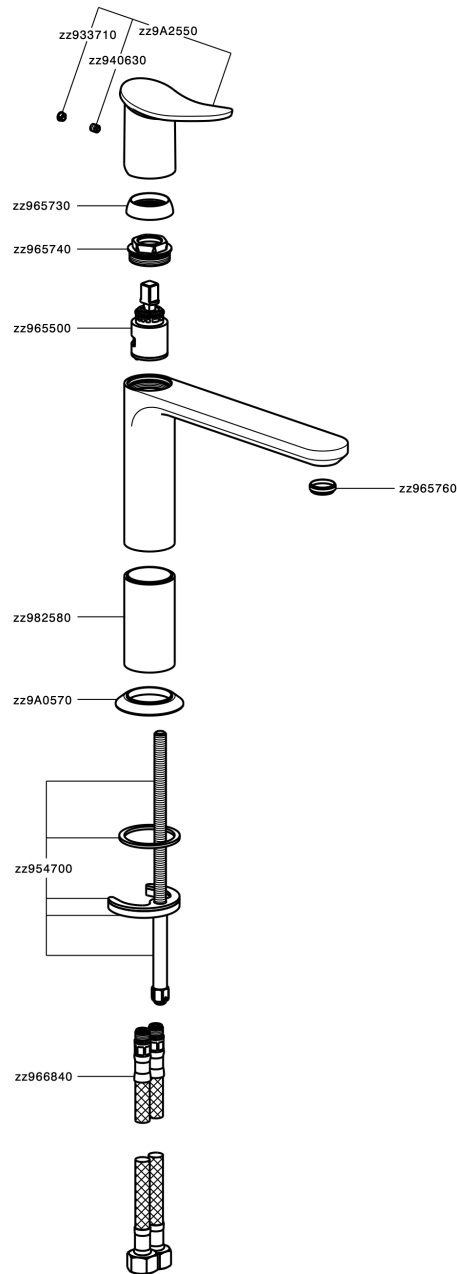

Single lever 'medium' washbasin mixer HARLOCK_HK001504

HK001504

<https://en.huberitalia.com/single-lever-medium-washbasin-mixer-harlock-hk001504>

2024-11-21