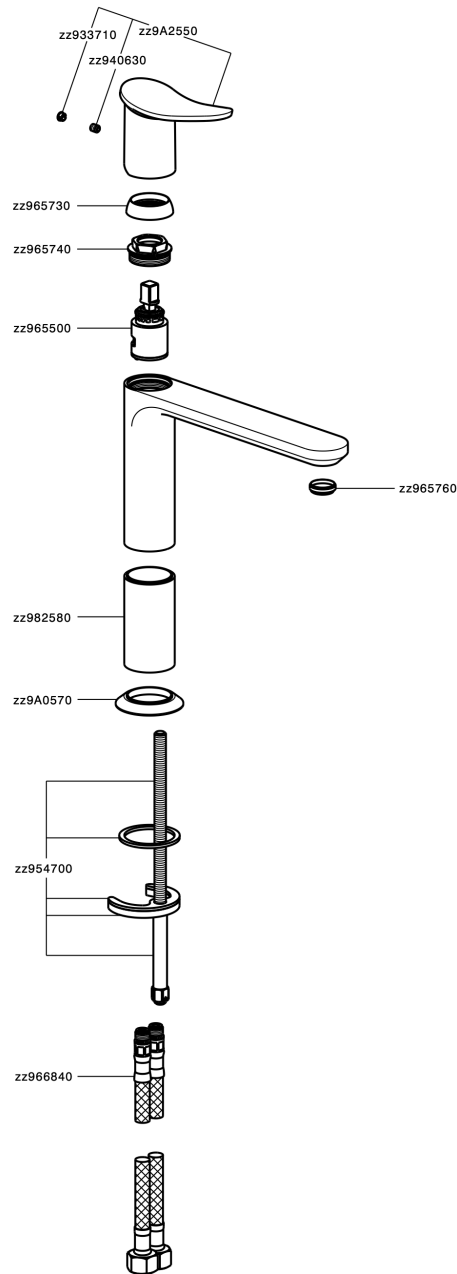

## Single lever 'medium' washbasin mixer HARLOCK\_HK001504

HK001504

<https://en.huberitalia.com/single-lever-medium-washbasin-mixer-harlock-hk001504>

2024-11-27