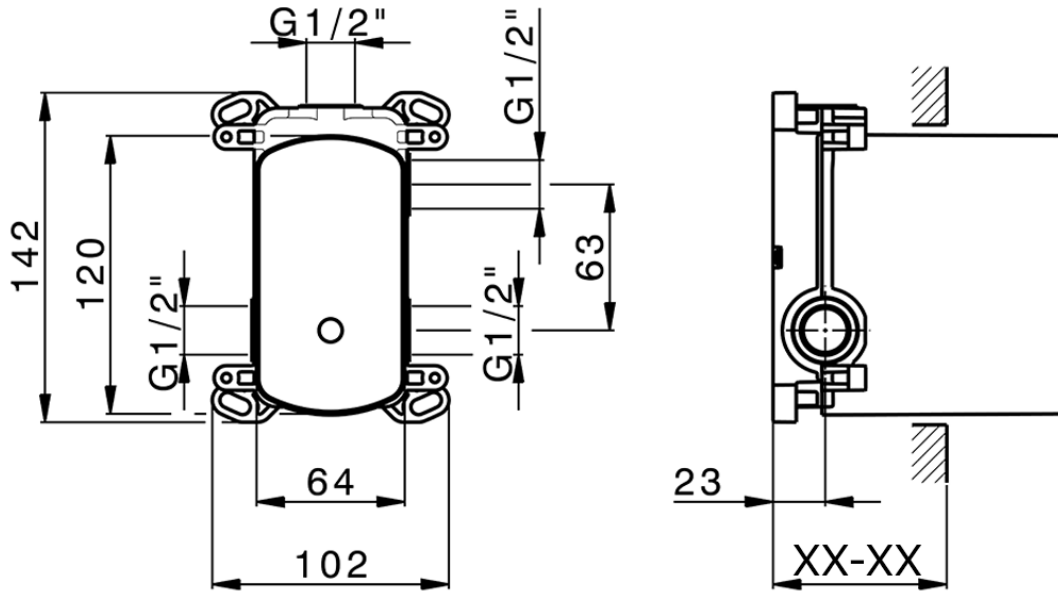

Concealed single lever bath-shower mixer Easy-Box CONCEALED_ZB000230

Piastra/Plate/Plaque/Platte/Placa

2-3mm: XX 65-85

10mm: XX 60-80