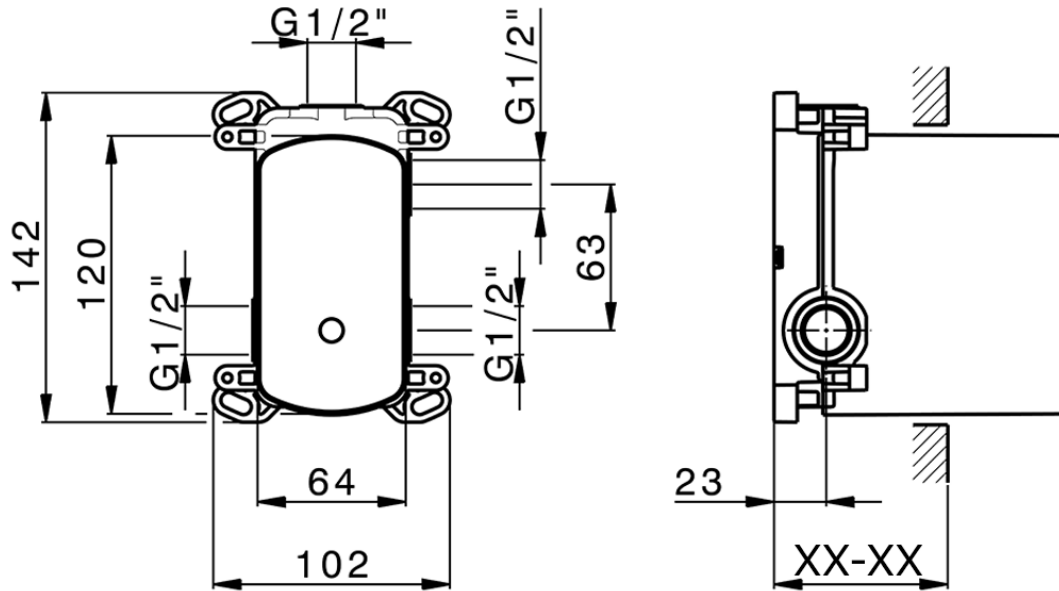

Concealed single lever bath-shower mixer Easy-Box CONCEALED_ZB000230

Piastra/Plate/Plaque/Platte/Placa

2-3mm: XX 65-85

10mm: XX 60-80