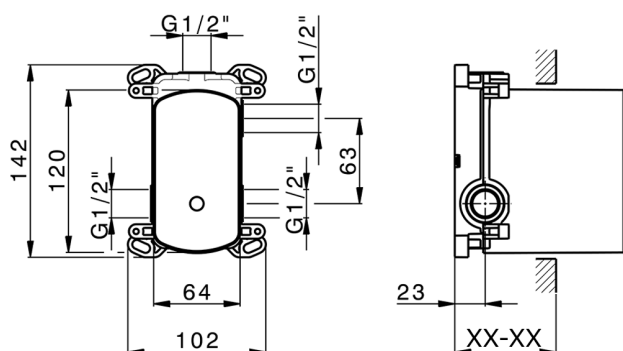

Concealed single lever bath-shower mixer Easy-Box CONCEALED_ZB000230

MODEL **ZB000230**

Concealed single lever bath-shower mixer Easy-Box, 2-Way rotating diverter, without trim kit, with protection guard box

AVAILABLE FINISHINGS

04 04 Without finishing

CHARACTERISTICS

Concealed **1**
 Cartridge Spare Parts **ZZ92909000**
35 mm Cartridge

Piastra/Plate/Plaque/Platte/Placa

2-3mm: XX 65-85

10mm: XX 60-80

2024-11-21