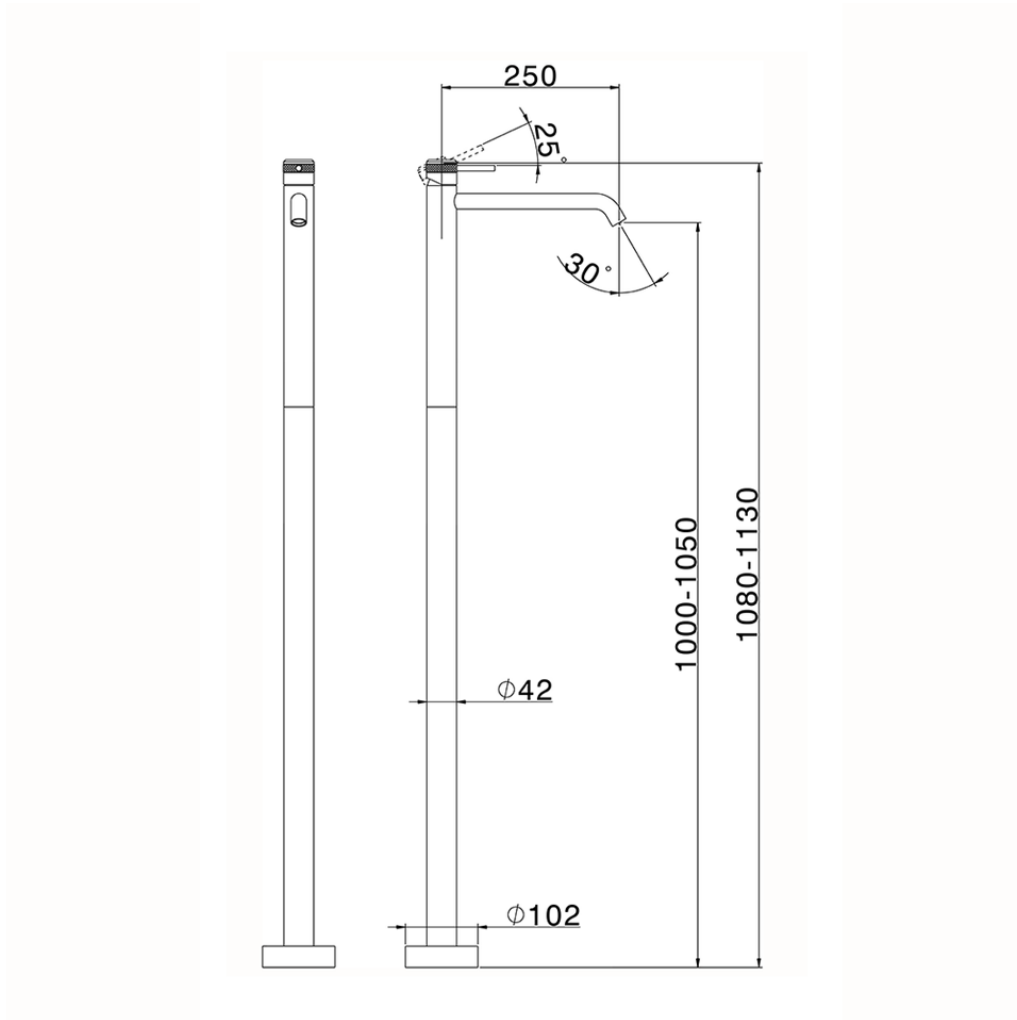

Exposed part for single basin on the floor CHRONOS_CR014510

CR014510

<https://en.huberitalia.com/exposed-part-for-single-basin-on-the-floor-chronos-cr014510>

ZB004510

<https://en.huberitalia.com/concealed-part-single-lever-free-standing-concealed-zb004510>