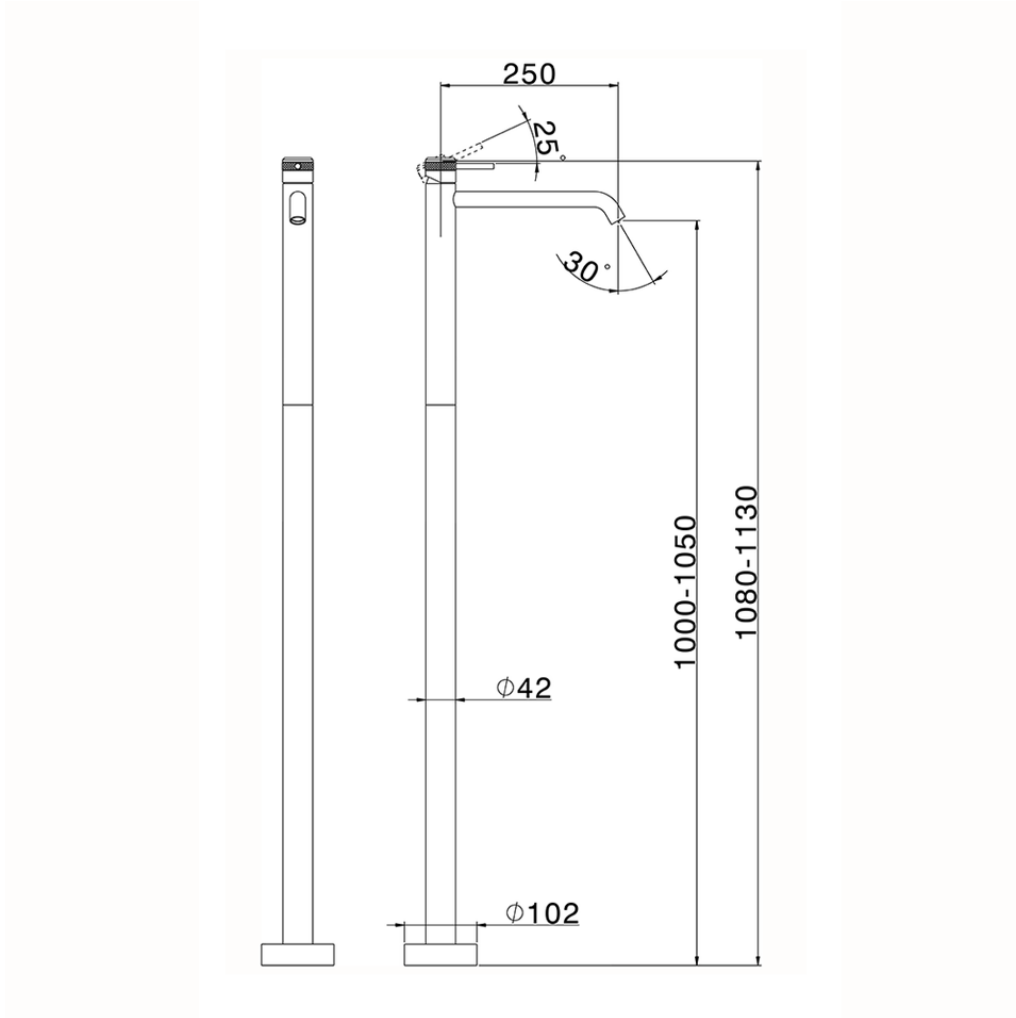

Exposed part for single basin on the floor CHRONOS_CR014510

CR014510

<https://en.huberitalia.com/exposed-part-for-single-basin-on-the-floor-chronos-cr014510>

ZB004510

<https://en.huberitalia.com/concealed-part-single-lever-free-standing-concealed-zb004510>