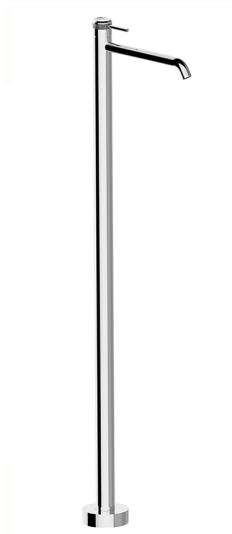

## Exposed part for single basin on the floor CHRONOS\_CR014510

MODEL **CR014510**

Exposed part for single basin on the floor, without concealed part, for item ZB004510

### AVAILABLE FINISHINGS

-  **21** 21 Chrome
-  **2F** 2F Brushed Nickel
-  **2Q** 2Q Black Titanium

### CHARACTERISTICS

Cartridge Spare Parts **ZZ99672000**

**35 mm Cartridge**

Installation **Concealed**

Required concealed parts **ZB004510**

## Concealed part single lever free-standing CONCEALED\_ZB004510

MODEL **ZB004510**

Floor mounted concealed part, for free-standing mixer

AVAILABLE FINISHINGS

 **04** 04 Without finishing

CHARACTERISTICS

Installation	<b>Concealed</b>
Concealed	<b>1</b>