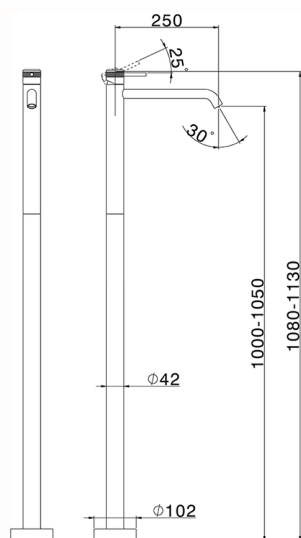

## Exposed part for single basin on the floor CHRONOS\_CR014510

MODEL **CR014510**

Exposed part for single basin on the floor, without concealed part, for item ZB004510

### CHARACTERISTICS

Cartridge Spare Parts **ZZ99672000**

**35 mm Cartridge**

Installation **Concealed**

Required concealed parts **ZB004510**

### EcoStop

EcoStop feature limits water flow to approximately 50% of maximum output with one point of resistance on setting. Push slightly past the middle stop only when full water output is required. This will save water up to 50%.