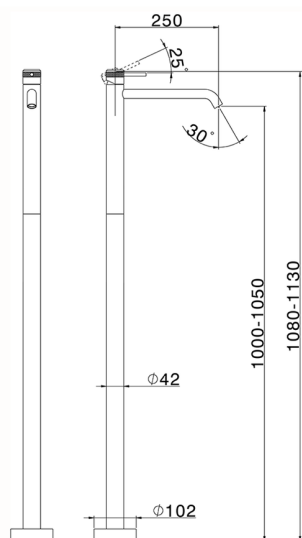

## Exposed part for single basin on the floor CHRONOS\_CR014510

MODEL **CR014510**

Exposed part for single basin on the floor, without concealed part, for item ZB004510

### CHARACTERISTICS

Cartridge Spare Parts **ZZ99672000**

**35 mm Cartridge**

Installation **Concealed**

Required concealed parts **ZB004510**

### EcoStop

EcoStop feature limits water flow to approximately 50% of maximum output with one point of resistance on setting. Push slightly past the middle stop only when full water output is required. This will save water up to 50%.