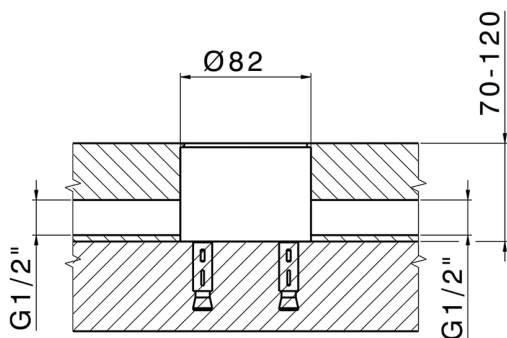

**Concealed part single lever free-standing CONCEALED\_ZB004510**

MODEL **ZB004510**

Floor mounted concealed part, for free-standing mixer

AVAILABLE FINISHINGS

 **04** 04 Without finishing

CHARACTERISTICS

Installation	<b>Concealed</b>
Concealed	<b>1</b>