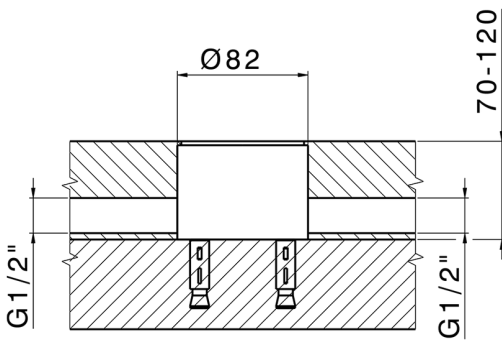

Exposed part for single basin on the floor CHRONOS_CR014510

MODEL **CR014510**

Exposed part for single basin on the floor, without concealed part, for item ZB004510

AVAILABLE FINISHINGS

-  **21** 21 Chrome
-  **2F** 2F Brushed Nickel
-  **2Q** 2Q Black Titanium

CHARACTERISTICS

Cartridge Spare Parts **ZZ99672000**

35 mm Cartridge

Installation **Concealed**

Required concealed parts **ZB004510**

EcoStop

EcoStop feature limits water flow to approximately 50% of maximum output with one point of resistance on setting. Push slightly past the middle stop only when full water output is required. This will save water up to 50%.

Concealed part single lever free-standing CONCEALED_ZB004510

MODEL **ZB004510**

Floor mounted concealed part, for free-standing mixer

AVAILABLE FINISHINGS

 **04** 04 Without finishing

CHARACTERISTICS

Installation	Concealed
Concealed	1