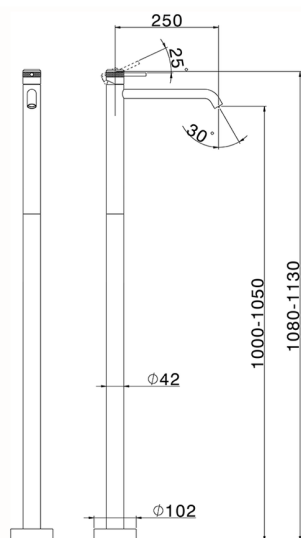

Exposed part for single basin on the floor CHRONOS_CR014510

MODEL **CR014510**

Exposed part for single basin on the floor, without concealed part, for item ZB004510

AVAILABLE FINISHINGS

-  **21** 21 Chrome
-  **2F** 2F Brushed Nickel
-  **2Q** 2Q Black Titanium

CHARACTERISTICS

Cartridge Spare Parts **ZZ99672000**

35 mm Cartridge

Installation **Concealed**

Required concealed parts **ZB004510**

EcoStop

EcoStop feature limits water flow to approximately 50% of maximum output with one point of resistance on setting. Push slightly past the middle stop only when full water output is required. This will save water up to 50%.

Concealed part single lever free-standing CONCEALED_ZB004510

MODEL **ZB004510**

Floor mounted concealed part, for free-standing mixer

AVAILABLE FINISHINGS

 **04** 04 Without finishing

CHARACTERISTICS

Installation	Concealed
Concealed	1