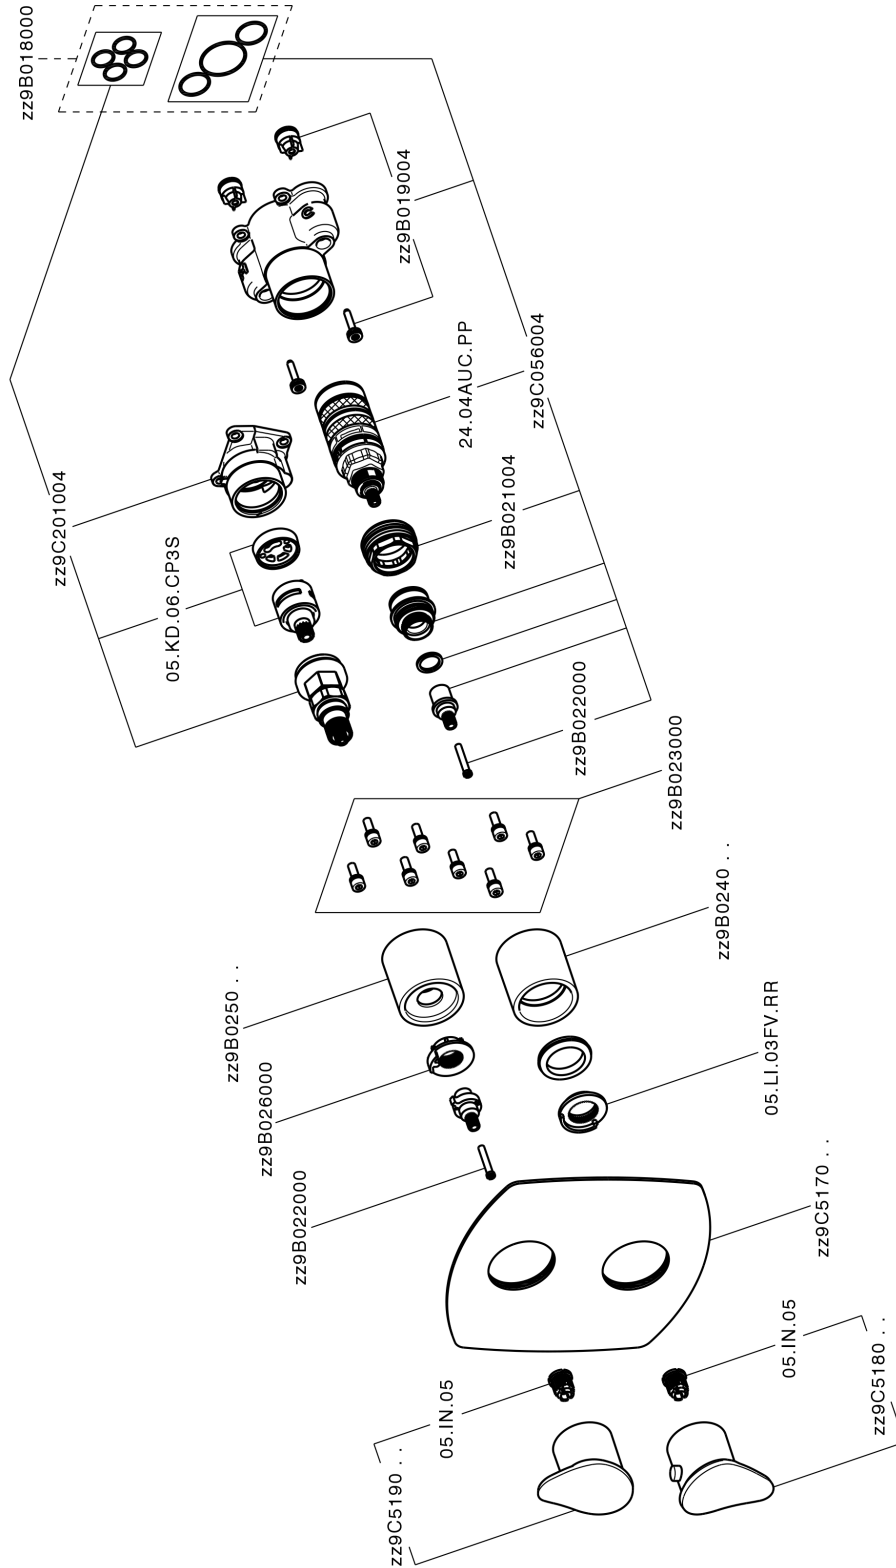

Exposed part for Thermostatic One Box Valve ONE BOX_HC0BT030

MODEL **HC0BT030**

Exposed part for Thermostatic One Box Valve, with 1-2-3 outlet devia stop, Minimum depth of installation: 67 mm, without concealed part, for items ZB00B030-ZB00B031

AVAILABLE FINISHINGS

-  **21** 21 Chrome
-  **2P** 2P Rose Gold
-  **2Q** 2Q Black Titanium
-  **40** 40 Matt Black
-  **4Q** 4Q Matt White
-  **6T** 6T Chrome/Matt Black

CHARACTERISTICS

Cartridge Spare Parts **24.04A.PP**

8x20 Plus P Thermostatic Valve

Installation **Concealed**

Required concealed parts **ZB00B031**

ZB00B030

DeviaStop

The Huber Devia Stop technology allows to adjust the water flow and to direct it to the selected output point (overhead soaker, hand shower, etc).

Thermostatic

The Huber thermostatic is your personal water manager, helping you to handle, control and save water and energy.

Exposed part for Thermostatic One Box Valve ONE BOX_HC0BT030

HC0BT030

<https://en.huberitalia.com/exposed-part-for-thermostatic-one-box-valve-one-box-hc0bt030>