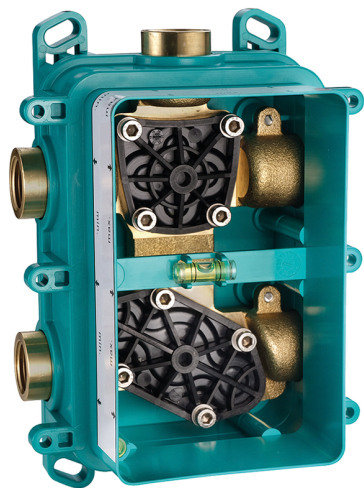

One Box Universal Concealed Part ONE BOX_ZB00B030

MODEL **ZB00B030**

One Box Universal Concealed Part, for 1 or 2 or 3 outlet thermostatic or single lever, without trim kit, without noise reducers, with sealing gasket

AVAILABLE FINISHINGS

04 04 Without finishing

CHARACTERISTICS

Concealed **1**
Installation **Concealed**

Thermostatic

The Huber thermostatic is your personal water manager, helping you to handle, control and save water and energy.

2025-01-03