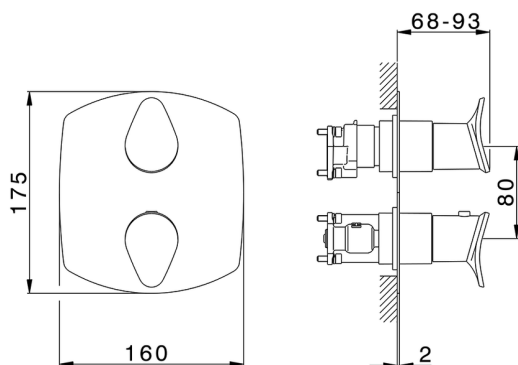

Exposed part for Thermostatic One Box Valve ONE BOX_HC0BT030

MODEL **HC0BT030**

Exposed part for Thermostatic One Box Valve, with 1-2-3 outlet devia stop, Minimum depth of installation: 67 mm, without concealed part, for items ZB00B030-ZB00B031

8x20 Plus P Thermostatic Valve

Installation **Concealed**

Required concealed parts **ZB00B031**

ZB00B030

DeviaStop

The Huber Devia Stop technology allows to adjust the water flow and to direct it to the selected output point (overhead soaker, hand shower, etc).