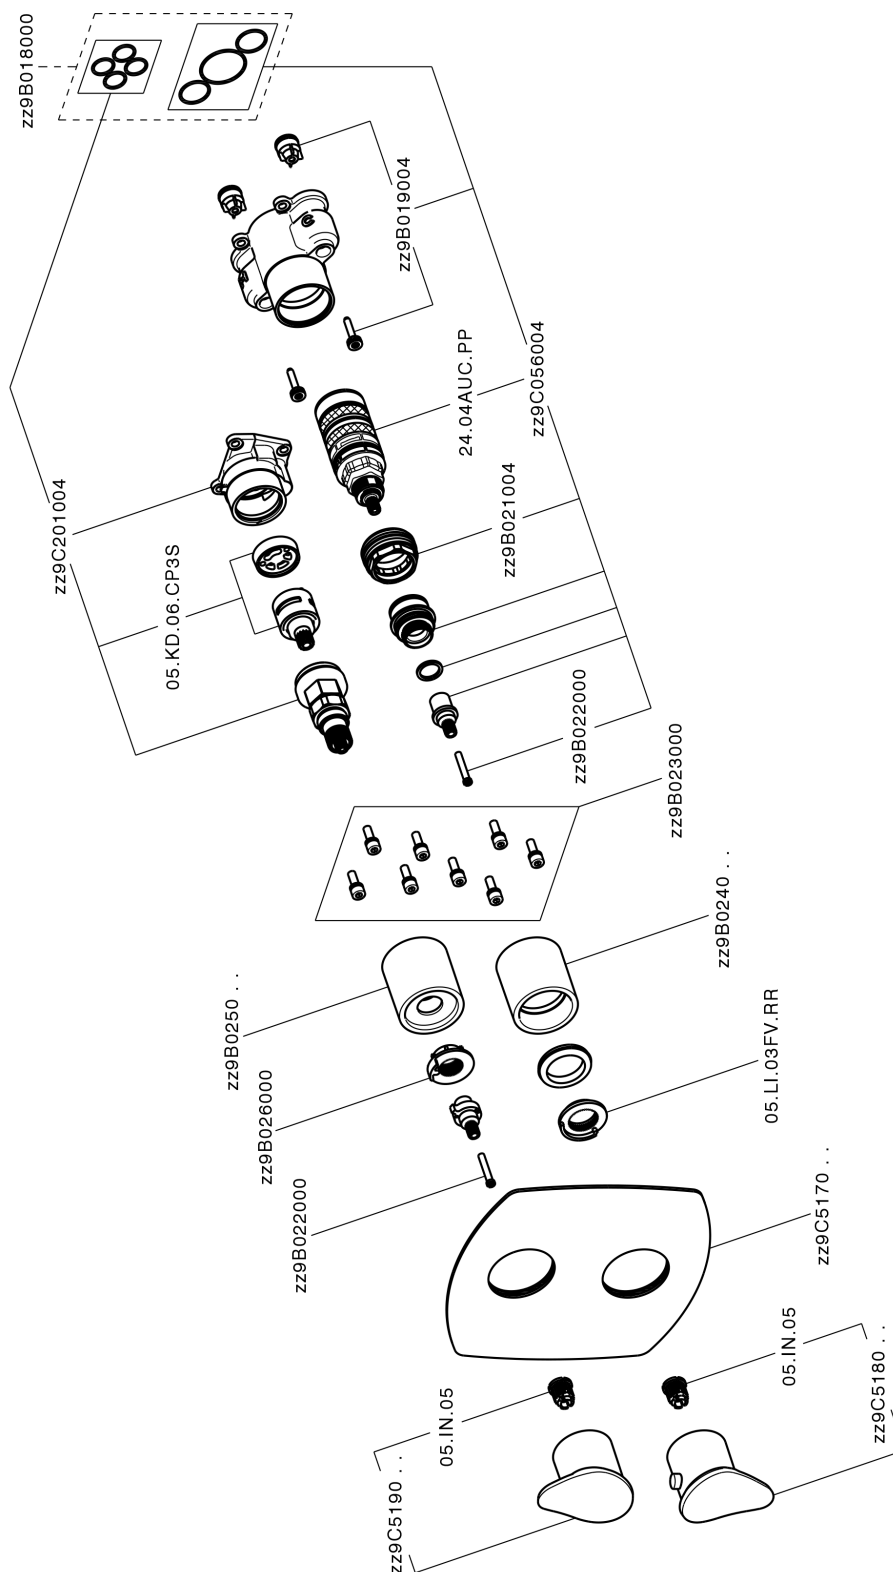

Exposed part for Thermostatic One Box Valve ONE BOX_HC0BT030

MODEL **HC0BT030**

Exposed part for Thermostatic One Box Valve, with 1-2-3 outlet devia stop, Minimum depth of installation: 67 mm, without concealed part, for items ZB00B030-ZB00B031

AVAILABLE FINISHINGS

-  **21** 21 Chrome
-  **2P** 2P Rose Gold
-  **2Q** 2Q Black Titanium
-  **40** 40 Matt Black
-  **4Q** 4Q Matt White
-  **6T** 6T Chrome/Matt Black

CHARACTERISTICS

Cartridge Spare Parts **24.04A.PP**

8x20 Plus P Thermostatic Valve

Installation **Concealed**

Required concealed parts **ZB00B031**

ZB00B030

DeviaStop

The Huber Devia Stop technology allows to adjust the water flow and to direct it to the selected output point (overhead soaker, hand shower, etc).

Thermostatic

The Huber thermostatic is your personal water manager, helping you to handle, control and save water and energy.

Exposed part for Thermostatic One Box Valve ONE BOX_HC0BT030

HC0BT030

<https://en.huberitalia.com/exposed-part-for-thermostatic-one-box-valve-one-box-hc0bt030>