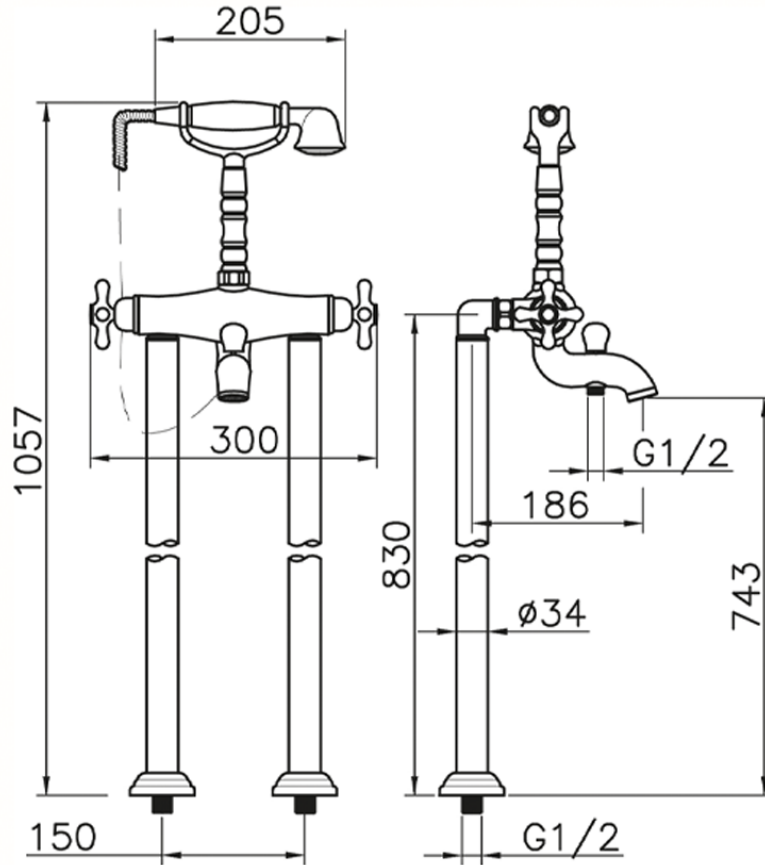

Thermostatic floor-mounted bath mixer CROISETTE\_CST39010

CST39010

<https://en.huberitalia.com/thermostatic-floor-mounted-bath-mixer-croisette-cst39010>

2024-11-21