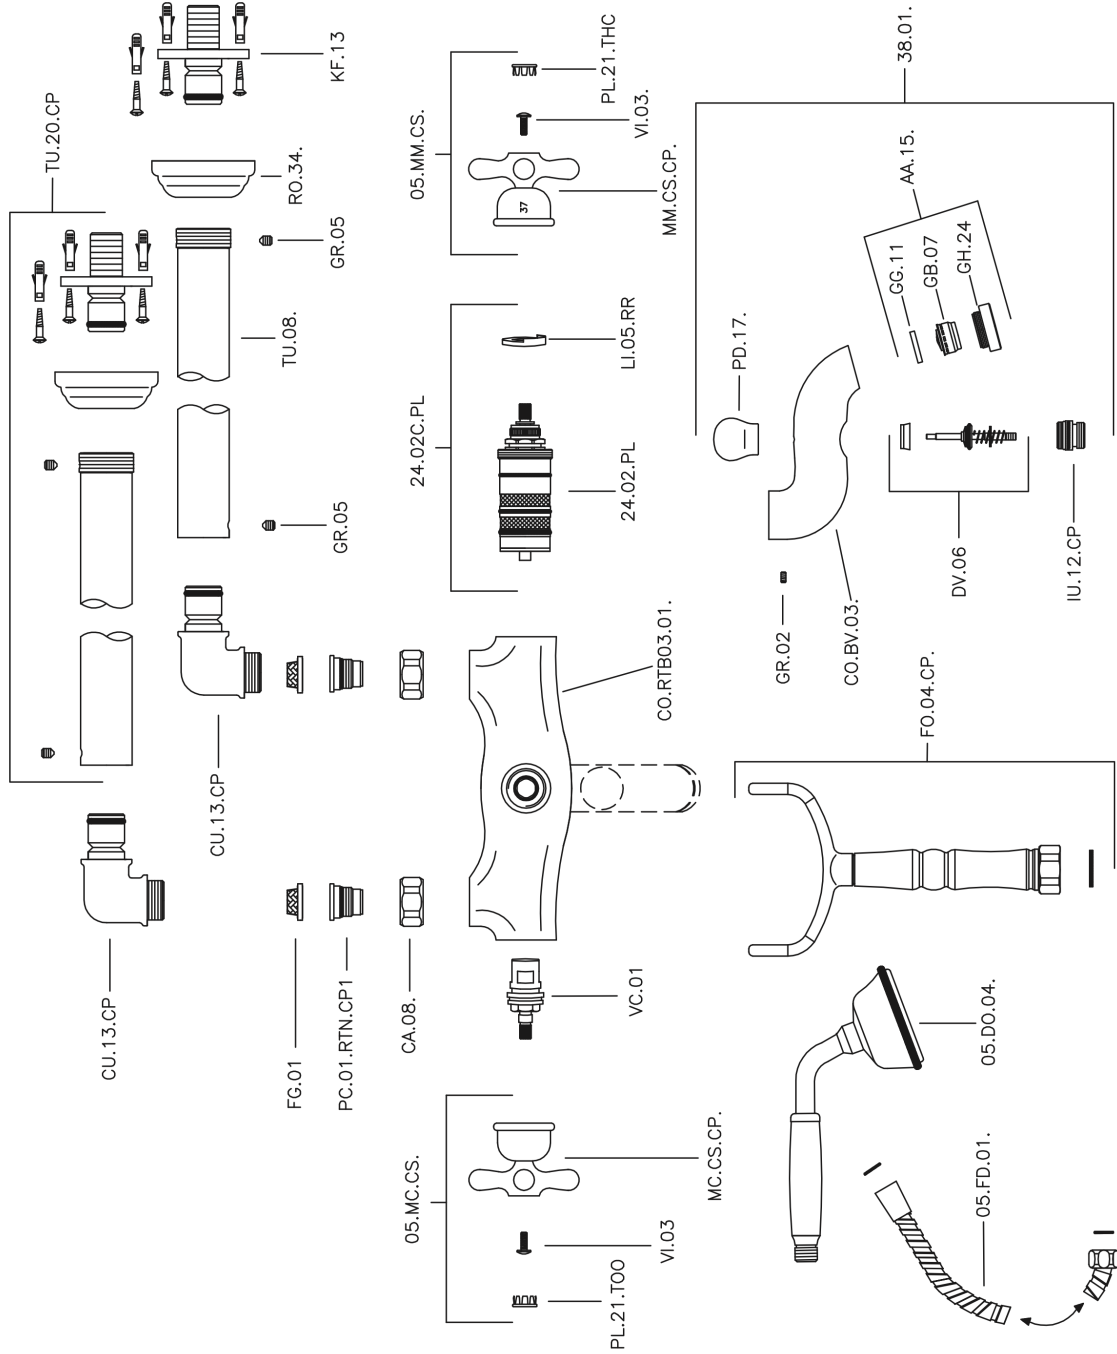

## Thermostatic floor-mounted bath mixer CROISSETTE\_CST39010

CST39010

<https://en.huberitalia.com/thermostatic-floor-mounted-bath-mixer-croisette-cst39010>

2024-11-24