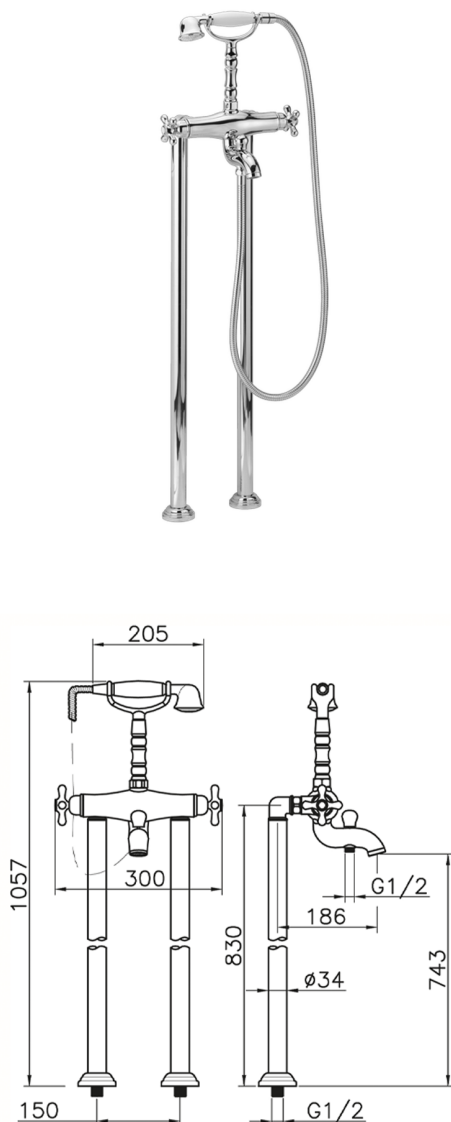

Thermostatic floor-mounted bath mixer CROISSETTE_CST39010

MODEL **CST39010**

Thermostatic floor-mounted bath mixer, handshower bracket, classic D.53 mm Brass one spray handshower, Brass 150 cm. flexible hose

AVAILABLE FINISHINGS

-  **21** 21 Chrome
-  **27** 27 Old Bronze
-  **2G** 2G Antique Gold
-  **2W** 2W Brushed Gold

CHARACTERISTICS

Cartridge Spare Parts **24.04A.PP**

8x20 Plus P Thermostatic Valve

Thermostatic

The Huber thermostatic is your personal water manager, helping you to handle, control and save water and energy.

Thermostatic floor-mounted bath mixer CROISSETTE_CST39010

CST39010

<https://en.huberitalia.com/thermostatic-floor-mounted-bath-mixer-croisette-cst39010>