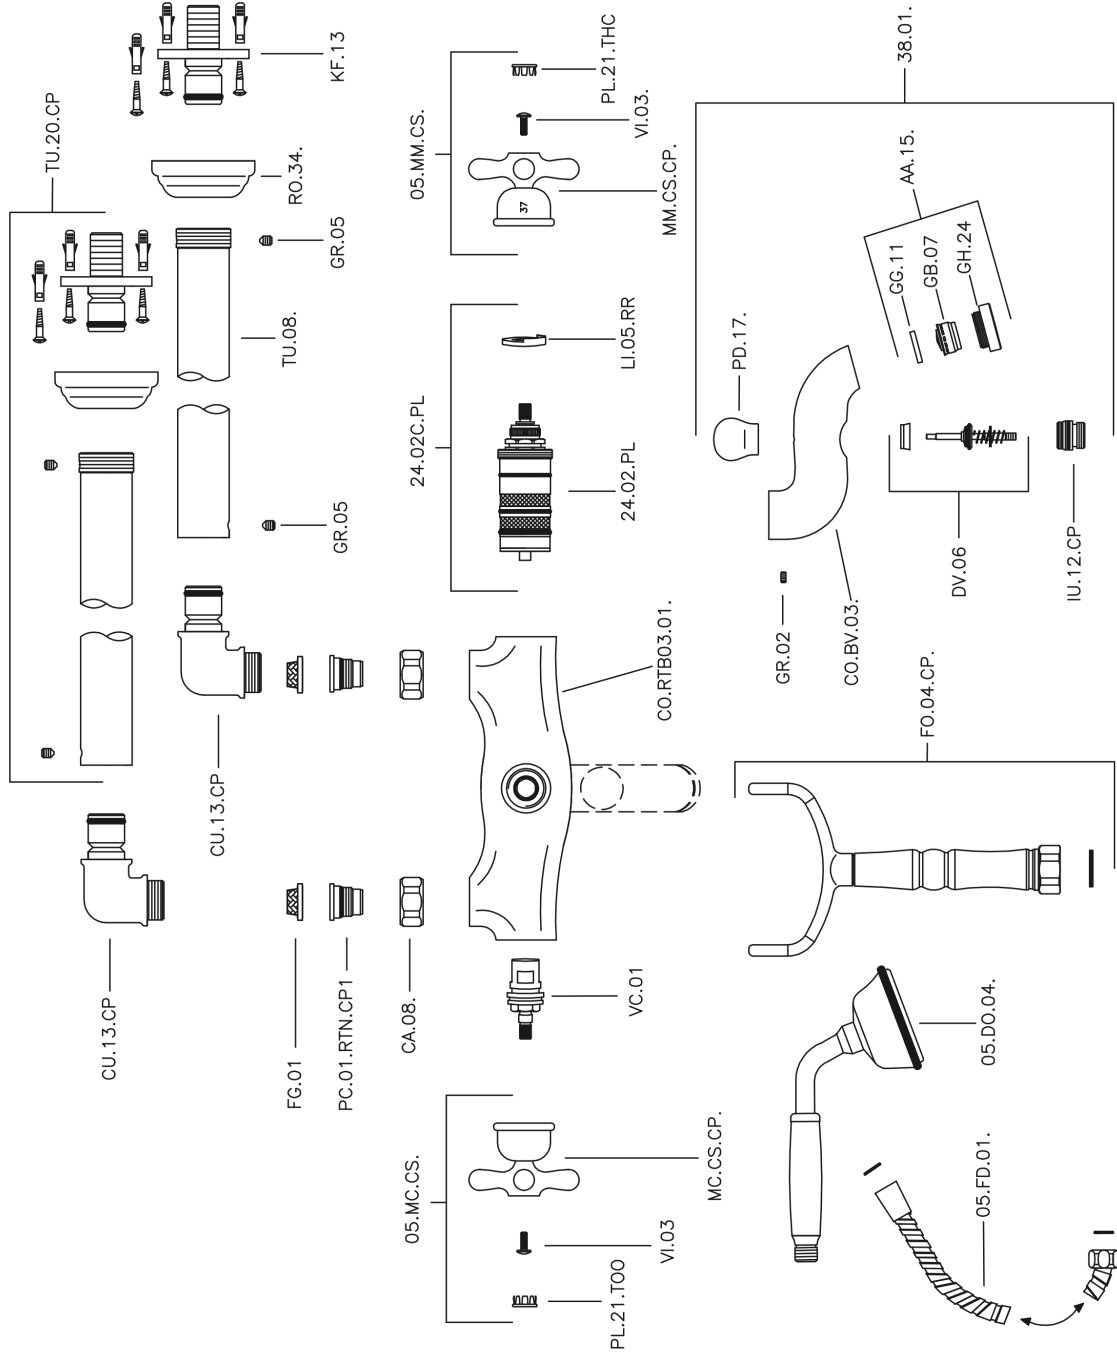

Thermostatic floor-mounted bath mixer CROISSETTE_CST39010

MODEL **CST39010**

Thermostatic floor-mounted bath mixer, handshower bracket, classic D.53 mm Brass one spray handshower, Brass 150 cm. flexible hose

AVAILABLE FINISHINGS

-  **21** 21 Chrome
-  **27** 27 Old Bronze
-  **2G** 2G Antique Gold
-  **2W** 2W Brushed Gold

CHARACTERISTICS

Cartridge Spare Parts **24.04A.PP**

8x20 Plus P Thermostatic Valve

Thermostatic

The Huber thermostatic is your personal water manager, helping you to handle, control and save water and energy.

Thermostatic floor-mounted bath mixer CROISSETTE_CST39010

CST39010

<https://en.huberitalia.com/thermostatic-floor-mounted-bath-mixer-croisette-cst39010>