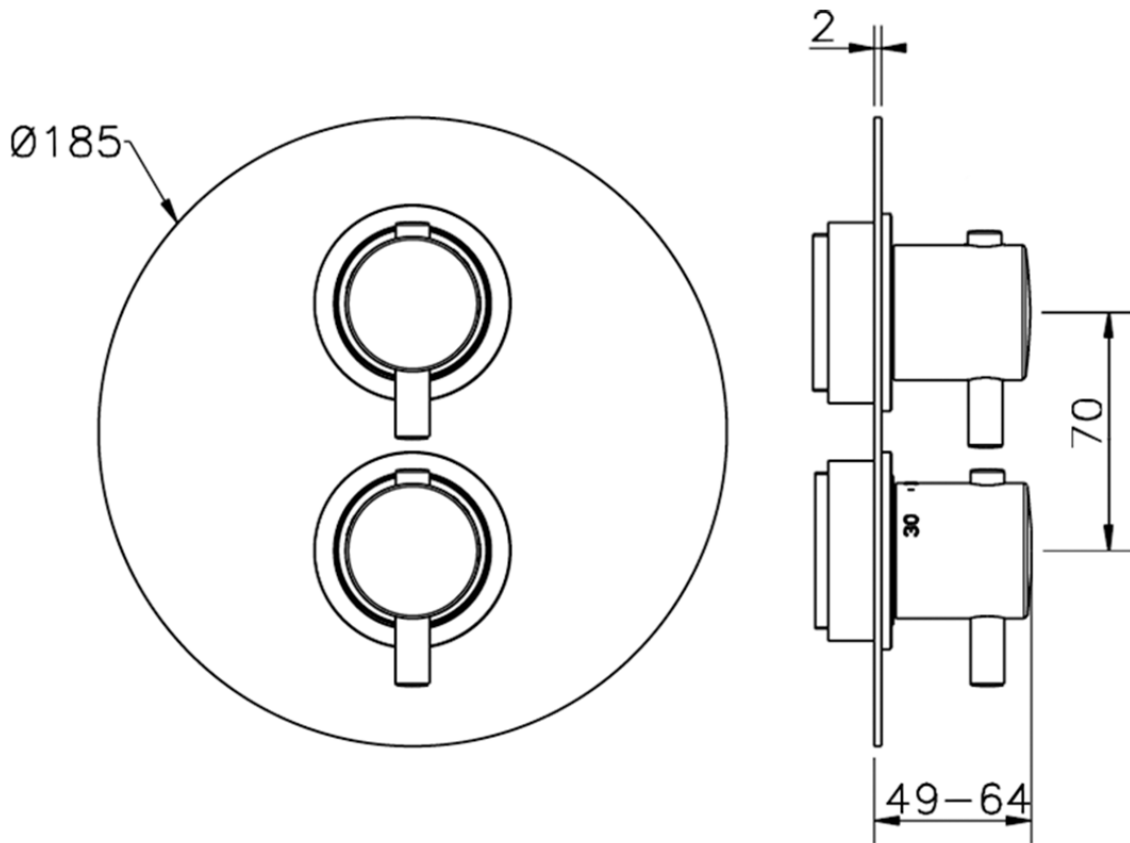

Exposed part for 1-outlet con.thermo.shower valve THERMO_K2007300

K2007300

<https://en.huberitalia.com/exposed-part-for-1-outlet-con-thermo-shower-valve-thermo-k2007300>

Piastra/Plate/Plaque/Platte/Placa

2-3mm: XX 25-40 YY 76-91

10 mm: XX 16-31 YY 65-80

ZB007301

<https://en.huberitalia.com/1-outlet-concealed-thermostatic-shower-valve-concealed-zb007301>

2026-06-10