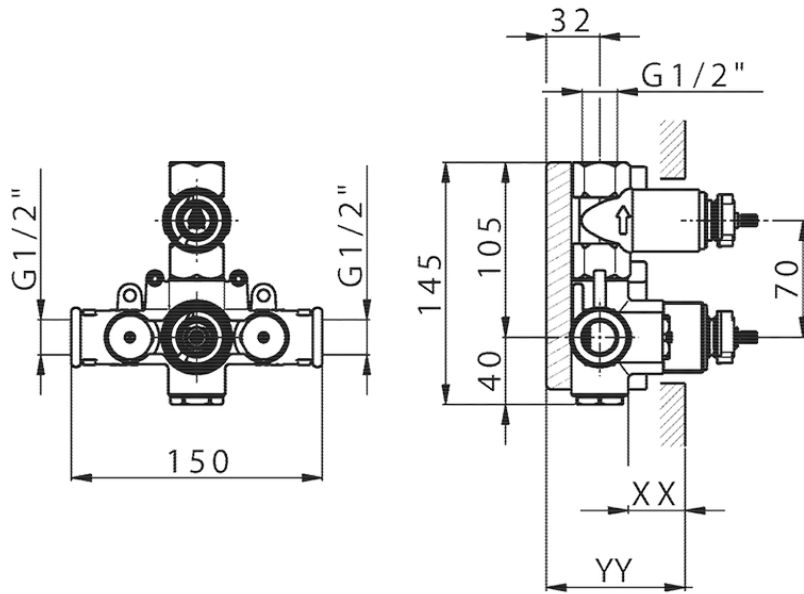

Exposed part for 1-outlet con.thermo.shower valve THERMO_K2007300

K2007300

<https://en.huberitalia.com/exposed-part-for-1-outlet-con-thermo-shower-valve-thermo-k2007300>

Piastra/Plate/Plaque/Platte/Placa

2-3mm: XX 25-40 YY 76-91

10 mm: XX 16-31 YY 65-80

ZB007301

<https://en.huberitalia.com/1-outlet-concealed-thermostatic-shower-valve-concealed-zb007301>

2026-06-10