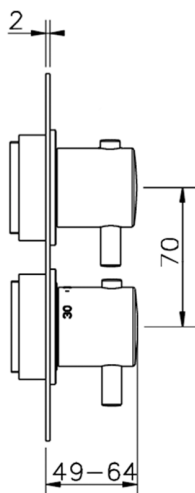

Exposed part for 1-outlet con.thermo.shower valve THERMO_K2007300

MODEL **K2007300**

Exposed part for 1-outlet thermostatic mixer, with stopvalve, without concealed part, for item ZB007301

AVAILABLE FINISHINGS

- **21** 21 Chrome
- **26** 26 Old Copper
- **2F** 2W Brushed Gold
- **2W** 2F Brushed Nickel
- **40** 40 Matt Black
- **4Q** 4Q Matt White

CHARACTERISTICS

Installation **Concealed**
Required concealed parts **ZB007301**

Thermostatic

The Huber thermostatic is your personal water manager, helping you to handle, control and save water and energy.