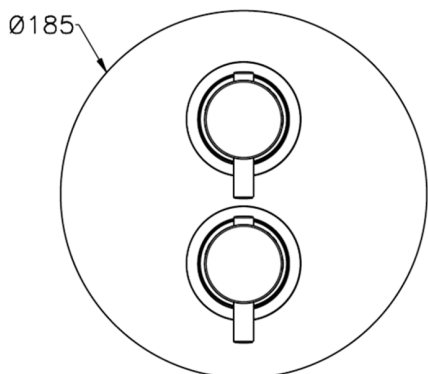

Exposed part for 1-outlet con.thermo.shower valve THERMO_K2007300

MODEL **K2007300**

Exposed part for 1-outlet thermostatic mixer, with stopvalve, without concealed part, for item ZB007301

AVAILABLE FINISHINGS

-  **21** 21 Chrome
-  **26** 26 Old Copper
-  **2F** 2W Brushed Gold
-  **2W** 2F Brushed Nickel
-  **40** 40 Matt Black
-  **4Q** 4Q Matt White

CHARACTERISTICS

Installation **Concealed**
 Required concealed parts **ZB007301**

1-outlet Concealed thermostatic shower valve, with stopvalve, without trim kit

AVAILABLE FINISHINGS

CHARACTERISTICS

Installation	Concealed
Cartridge Spare Parts	24.04A.PP
8x20 Plus P Thermostatic Valve	
Concealed	1

Piastra/Plate/Plaque/Platte/Placa

2-3mm: XX 25-40 YY 76-91

10 mm: XX 16-31 YY 65-80

Thermostatic

The Huber thermostatic is your personal water manager, helping you to handle, control and save water and energy.