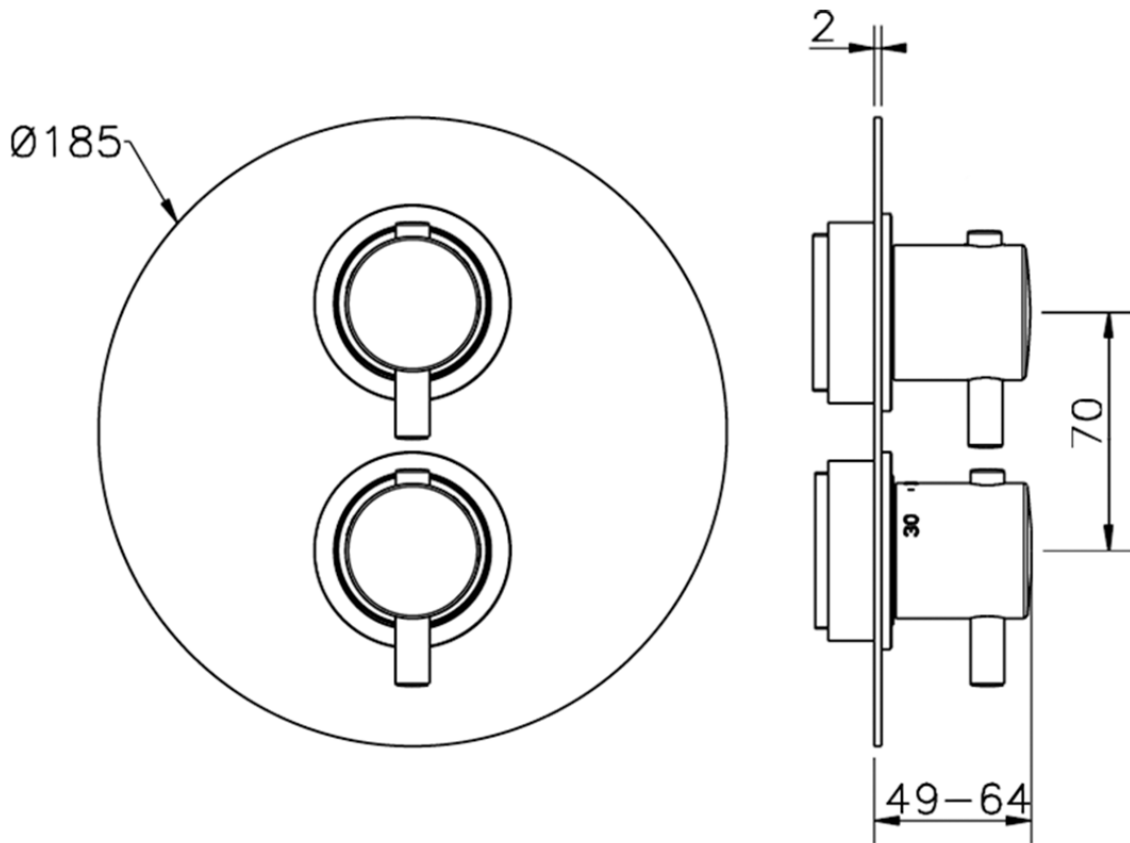

## Exposed part for 1-outlet con.thermo.shower valve THERMO\_K2007300

K2007300

<https://en.huberitalia.com/exposed-part-for-1-outlet-con-thermo-shower-valve-thermo-k2007300>

## Piastra/Plate/Plaque/Platte/Placa

2-3mm: XX 25-40 YY 76-91

10 mm: XX 16-31 YY 65-80

ZB007301

<https://en.huberitalia.com/1-outlet-concealed-thermostatic-shower-valve-concealed-zb007301>

2026-05-02