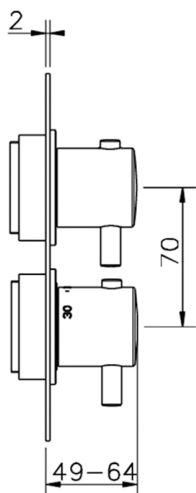

Exposed part for 1-outlet con.thermo.shower valve THERMO_K2007300

MODEL **K2007300**

Exposed part for 1-outlet thermostatic mixer, with stopvalve, without concealed part, for item ZB007301

AVAILABLE FINISHINGS

- **21** 21 Chrome
- **26** 26 Old Copper
- **2F** 2W Brushed Gold
- **2W** 2F Brushed Nickel
- **40** 40 Matt Black
- **4Q** 4Q Matt White

CHARACTERISTICS

Installation **Concealed**
Required concealed parts **ZB007301**

Thermostatic

The Huber thermostatic is your personal water manager, helping you to handle, control and save water and energy.