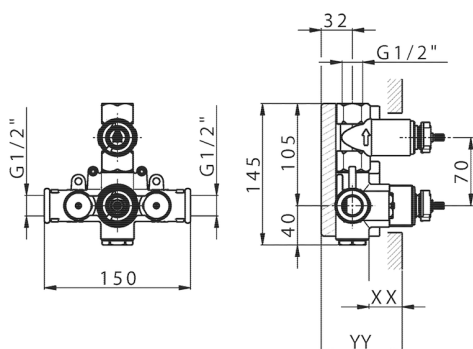

-  **21** 21 Chrome
-  **26** 26 Old Copper
-  **2F** 2W Brushed Gold
-  **2W** 2F Brushed Nickel
-  **40** 40 Matt Black
-  **4Q** 4Q Matt White

CHARACTERISTICS

Installation **Concealed**
 Required concealed parts **ZB007301**

1-outlet Concealed thermostatic shower valve, with stopvalve, without trim kit

AVAILABLE FINISHINGS

CHARACTERISTICS

Installation	Concealed
Cartridge Spare Parts	24.04A.PP
8x20 Plus P Thermostatic Valve	
Concealed	1

Piastra/Plate/Plaque/Platte/Placa

2-3mm: XX 25-40 YY 76-91

10 mm: XX 16-31 YY 65-80

Thermostatic

The Huber thermostatic is your personal water manager, helping you to handle, control and save water and energy.