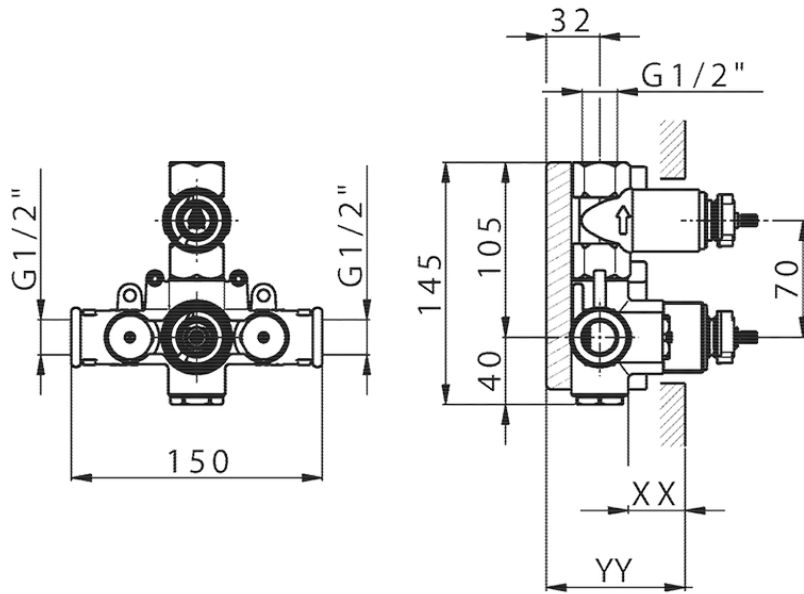

Exposed part for 1-outlet con.thermo.shower valve THERMO_K2007300

K2007300

<https://en.huberitalia.com/exposed-part-for-1-outlet-con-thermo-shower-valve-thermo-k2007300>

Piastra/Plate/Plaque/Platte/Placa

2-3mm: XX 25-40 YY 76-91

10 mm: XX 16-31 YY 65-80

ZB007301

<https://en.huberitalia.com/1-outlet-concealed-thermostatic-shower-valve-concealed-zb007301>

2026-05-25