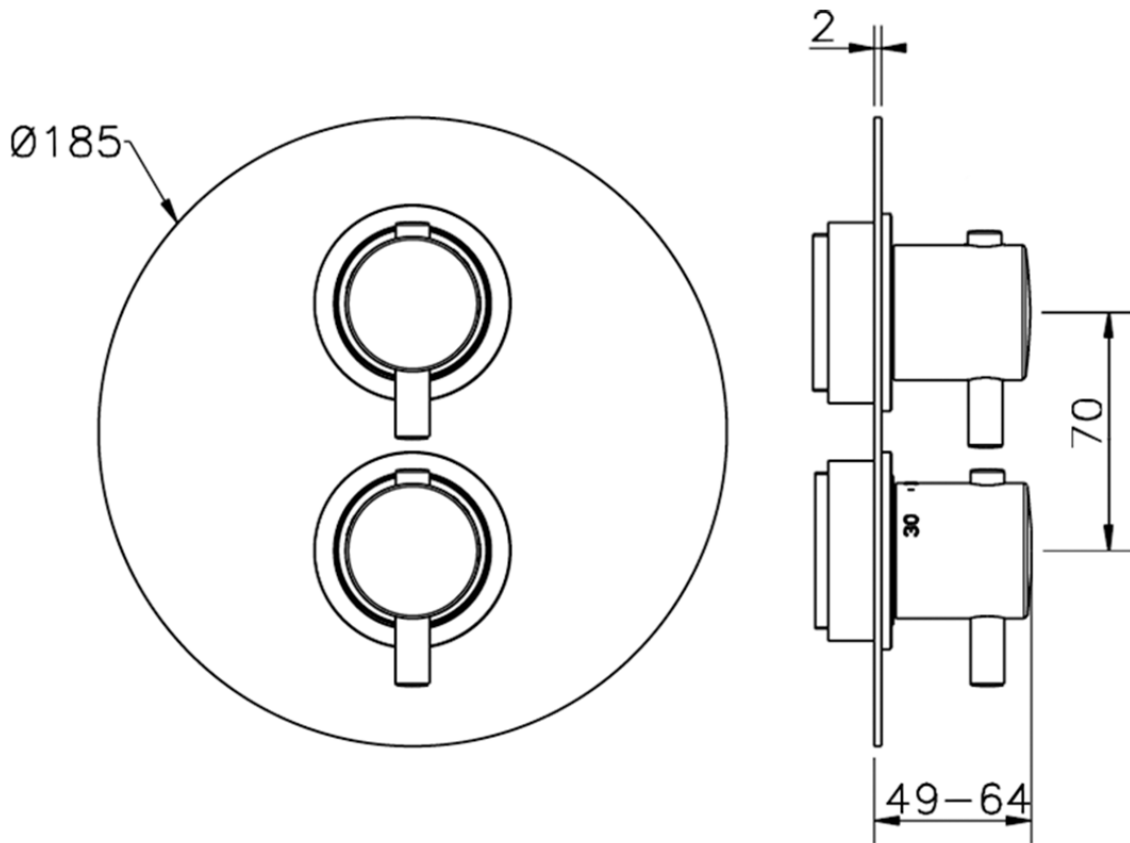

Exposed part for 1-outlet con.thermo.shower valve THERMO_K2007300

K2007300

<https://en.huberitalia.com/exposed-part-for-1-outlet-con-thermo-shower-valve-thermo-k2007300>

Piastra/Plate/Plaque/Platte/Placa

2-3mm: XX 25-40 YY 76-91

10 mm: XX 16-31 YY 65-80

ZB007301

<https://en.huberitalia.com/1-outlet-concealed-thermostatic-shower-valve-concealed-zb007301>

2026-05-25