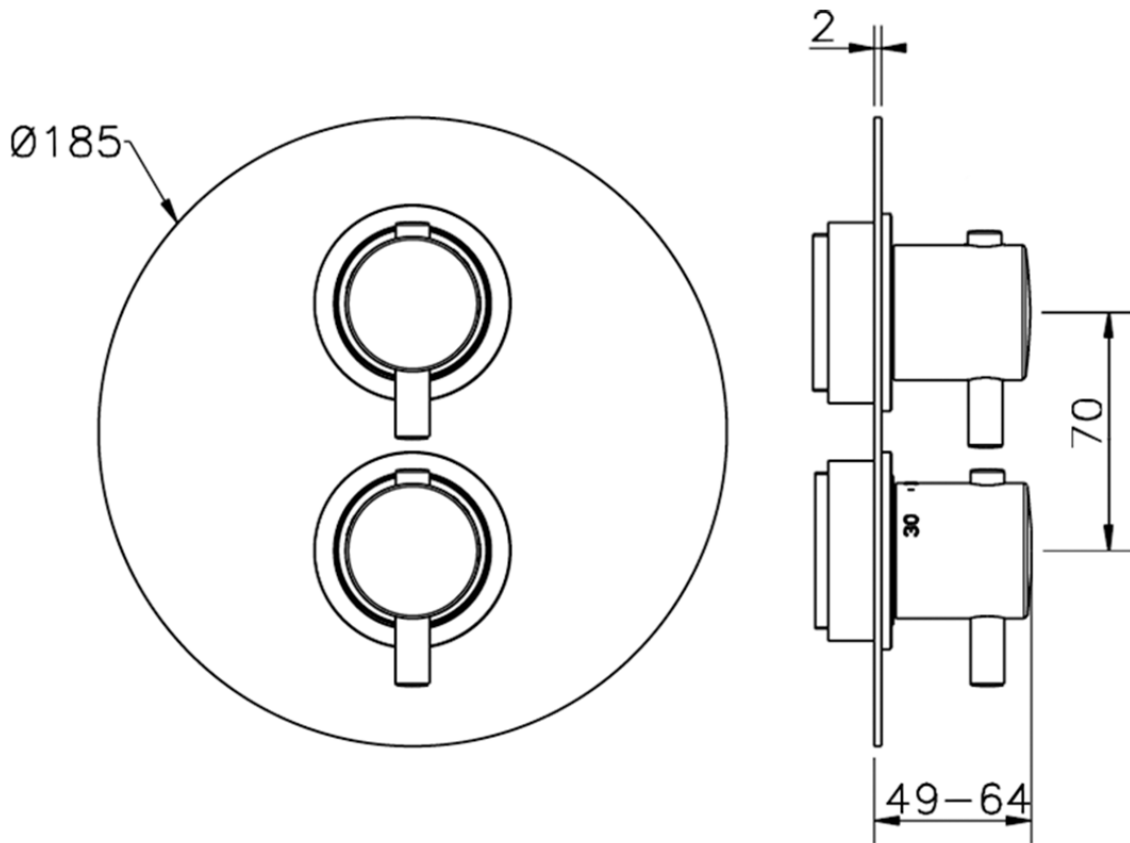

Exposed part for 1-outlet con.thermo.shower valve THERMO_K2007300

K2007300

<https://en.huberitalia.com/exposed-part-for-1-outlet-con-thermo-shower-valve-thermo-k2007300>

Piastra/Plate/Plaque/Platte/Placa

2-3mm: XX 25-40 YY 76-91

10 mm: XX 16-31 YY 65-80

ZB007301

<https://en.huberitalia.com/1-outlet-concealed-thermostatic-shower-valve-concealed-zb007301>

2026-06-19