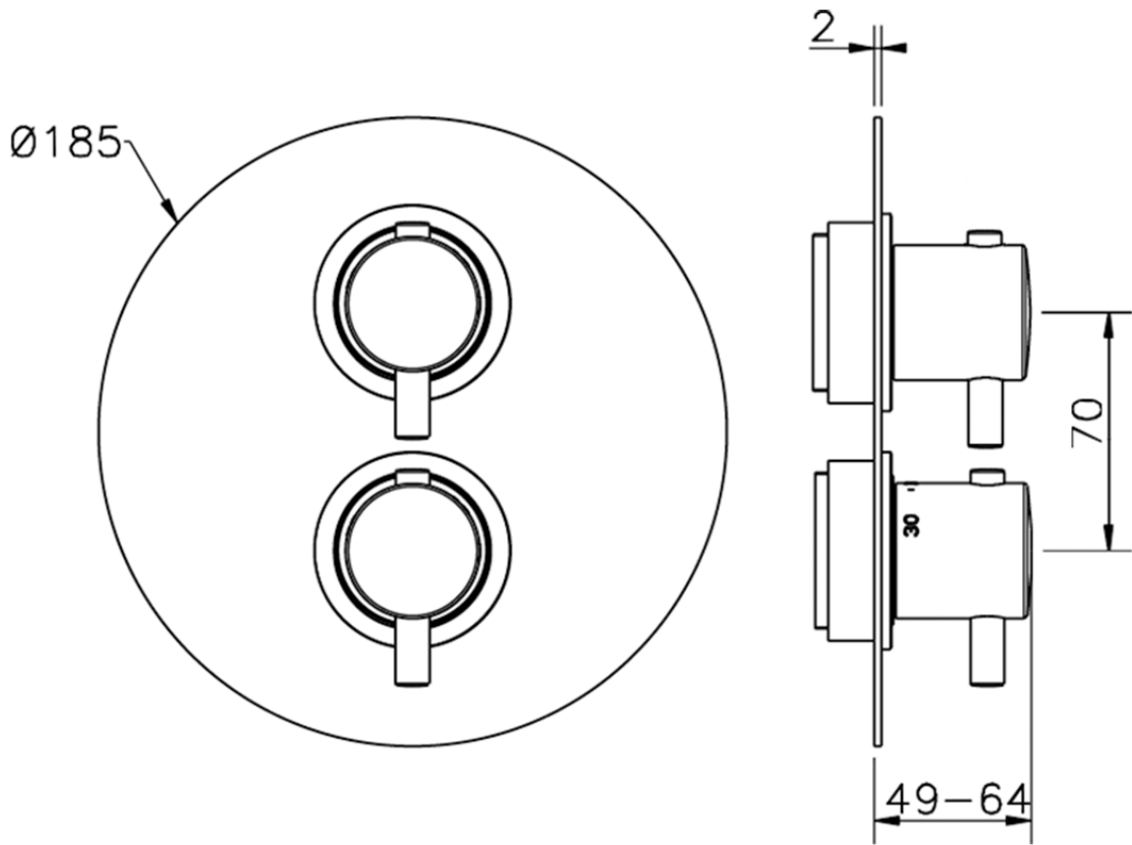

Exposed part for 1-outlet con.thermo.shower valve THERMO_K2007300

K2007300

<https://en.huberitalia.com/exposed-part-for-1-outlet-con-thermo-shower-valve-thermo-k2007300>

Piastra/Plate/Plaque/Platte/Placa

2-3mm: XX 25-40 YY 76-91

10 mm: XX 16-31 YY 65-80

ZB007301

<https://en.huberitalia.com/1-outlet-concealed-thermostatic-shower-valve-concealed-zb007301>

2026-04-10