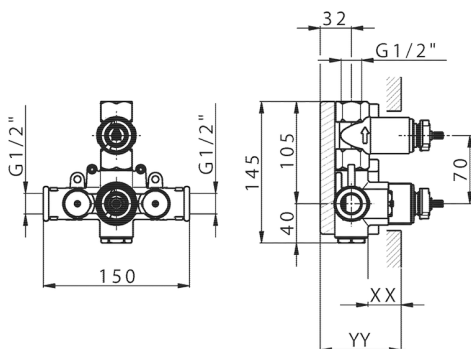

-  **21** 21 Chrome
-  **26** 26 Old Copper
-  **2F** 2W Brushed Gold
-  **2W** 2F Brushed Nickel
-  **40** 40 Matt Black
-  **4Q** 4Q Matt White

CHARACTERISTICS

Installation **Concealed**
 Required concealed parts **ZB007301**

1-outlet Concealed thermostatic shower valve, with stopvalve, without trim kit

AVAILABLE FINISHINGS

CHARACTERISTICS

Installation	Concealed
Cartridge Spare Parts	24.04A.PP
8x20 Plus P Thermostatic Valve	
Concealed	1

Piastra/Plate/Plaque/Platte/Placa

2-3mm: XX 25-40 YY 76-91

10 mm: XX 16-31 YY 65-80

Thermostatic

The Huber thermostatic is your personal water manager, helping you to handle, control and save water and energy.