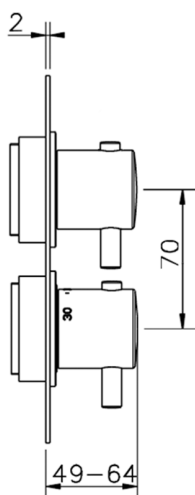

Exposed part for 1-outlet con.thermo.shower valve THERMO_K2007300

MODEL **K2007300**

Exposed part for 1-outlet thermostatic mixer, with stopvalve, without concealed part, for item ZB007301

AVAILABLE FINISHINGS

-  **21** 21 Chrome
-  **26** 26 Old Copper
-  **2F** 2W Brushed Gold
-  **2W** 2F Brushed Nickel
-  **40** 40 Matt Black
-  **4Q** 4Q Matt White

CHARACTERISTICS

Installation **Concealed**
 Required concealed parts **ZB007301**

1-outlet Concealed thermostatic shower valve, with stopvalve, without trim kit

AVAILABLE FINISHINGS

CHARACTERISTICS

Installation	Concealed
Cartridge Spare Parts	24.04A.PP
8x20 Plus P Thermostatic Valve	
Concealed	1

Piastra/Plate/Plaque/Platte/Placa

2-3mm: XX 25-40 YY 76-91

10 mm: XX 16-31 YY 65-80

Thermostatic

The Huber thermostatic is your personal water manager, helping you to handle, control and save water and energy.