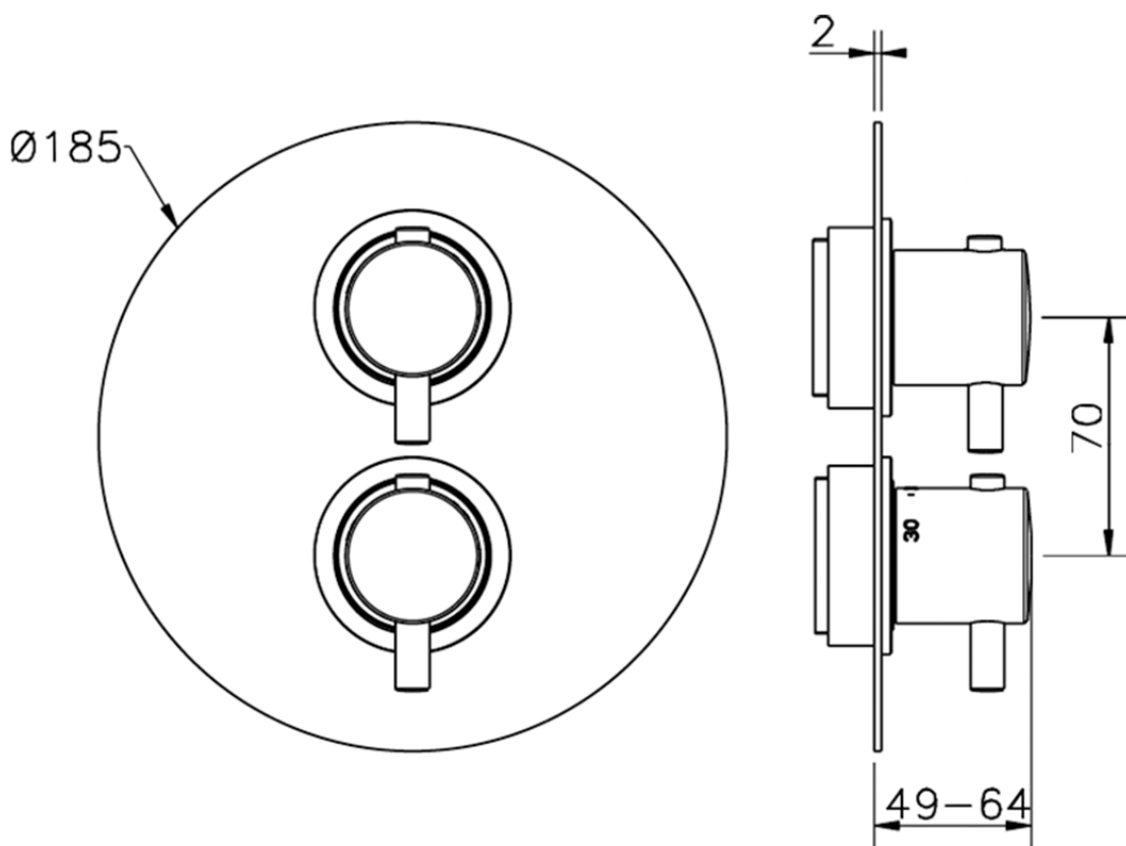

Exposed part for 1-outlet con.thermo.shower valve THERMO_K2007300

K2007300

<https://en.huberitalia.com/exposed-part-for-1-outlet-con-thermo-shower-valve-thermo-k2007300>

Piastra/Plate/Plaque/Platte/Placa

2-3mm: XX 25-40 YY 76-91

10 mm: XX 16-31 YY 65-80

ZB007301

<https://en.huberitalia.com/1-outlet-concealed-thermostatic-shower-valve-concealed-zb007301>

2026-05-02