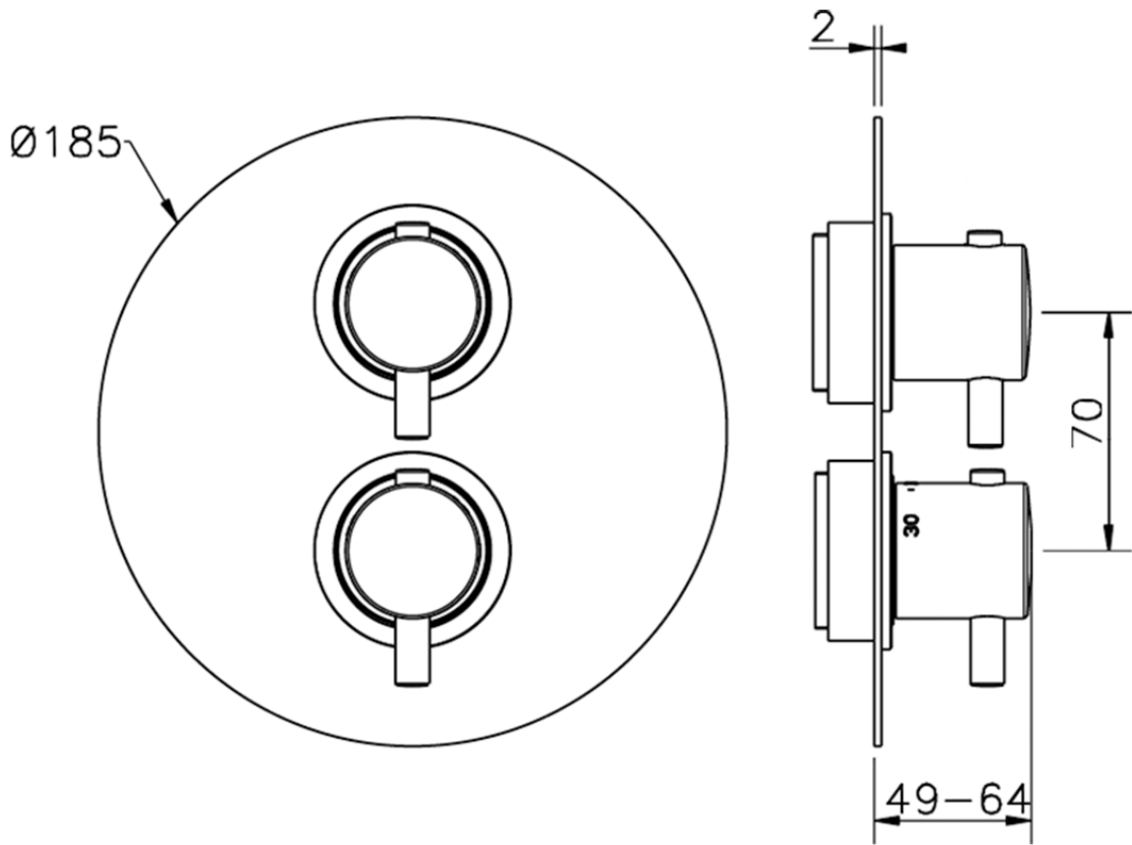

Exposed part for 1-outlet con.thermo.shower valve THERMO_K2007300

K2007300

<https://en.huberitalia.com/exposed-part-for-1-outlet-con-thermo-shower-valve-thermo-k2007300>

Piastra/Plate/Plaque/Platte/Placa

2-3mm: XX 25-40 YY 76-91

10 mm: XX 16-31 YY 65-80

ZB007301

<https://en.huberitalia.com/1-outlet-concealed-thermostatic-shower-valve-concealed-zb007301>

2026-04-08