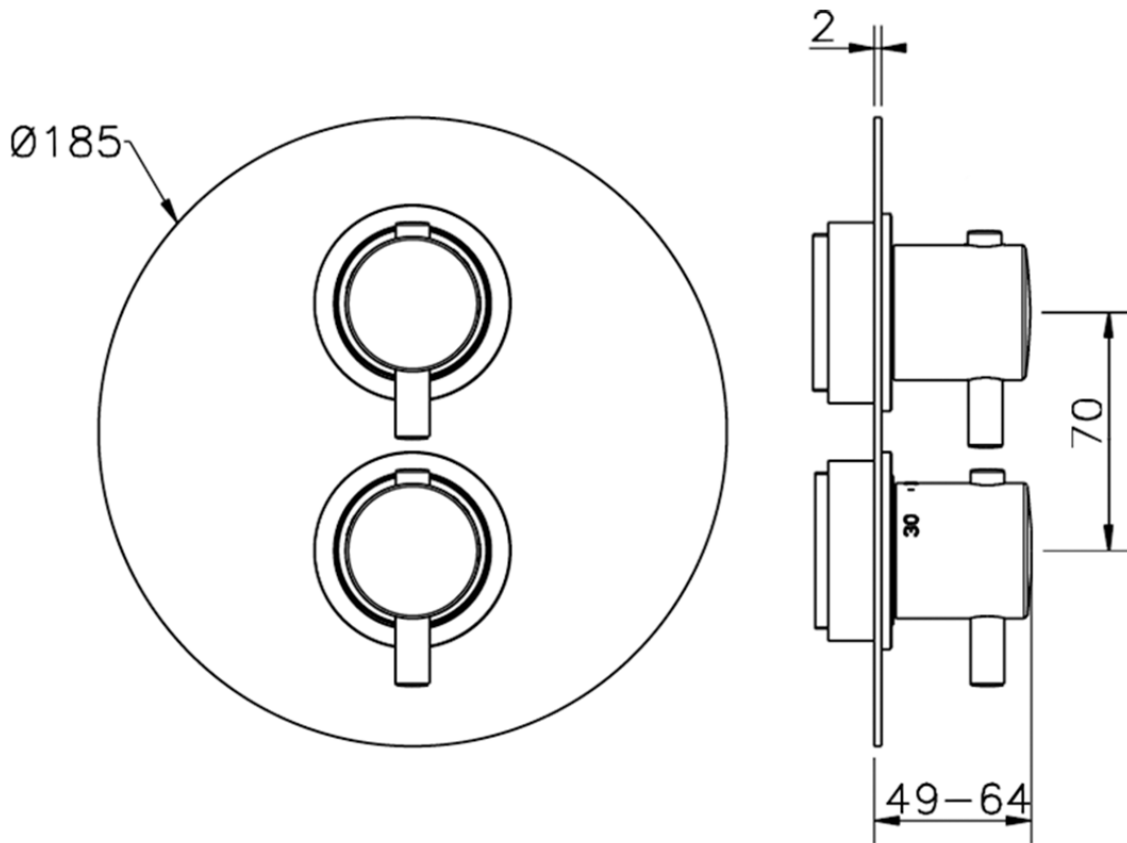

## Exposed part for 1-outlet con.thermo.shower valve THERMO\_K2007300

K2007300

<https://en.huberitalia.com/exposed-part-for-1-outlet-con-thermo-shower-valve-thermo-k2007300>

## Piastra/Plate/Plaque/Platte/Placa

2-3mm: XX 25-40 YY 76-91

10 mm: XX 16-31 YY 65-80

ZB007301

<https://en.huberitalia.com/1-outlet-concealed-thermostatic-shower-valve-concealed-zb007301>

2026-06-10