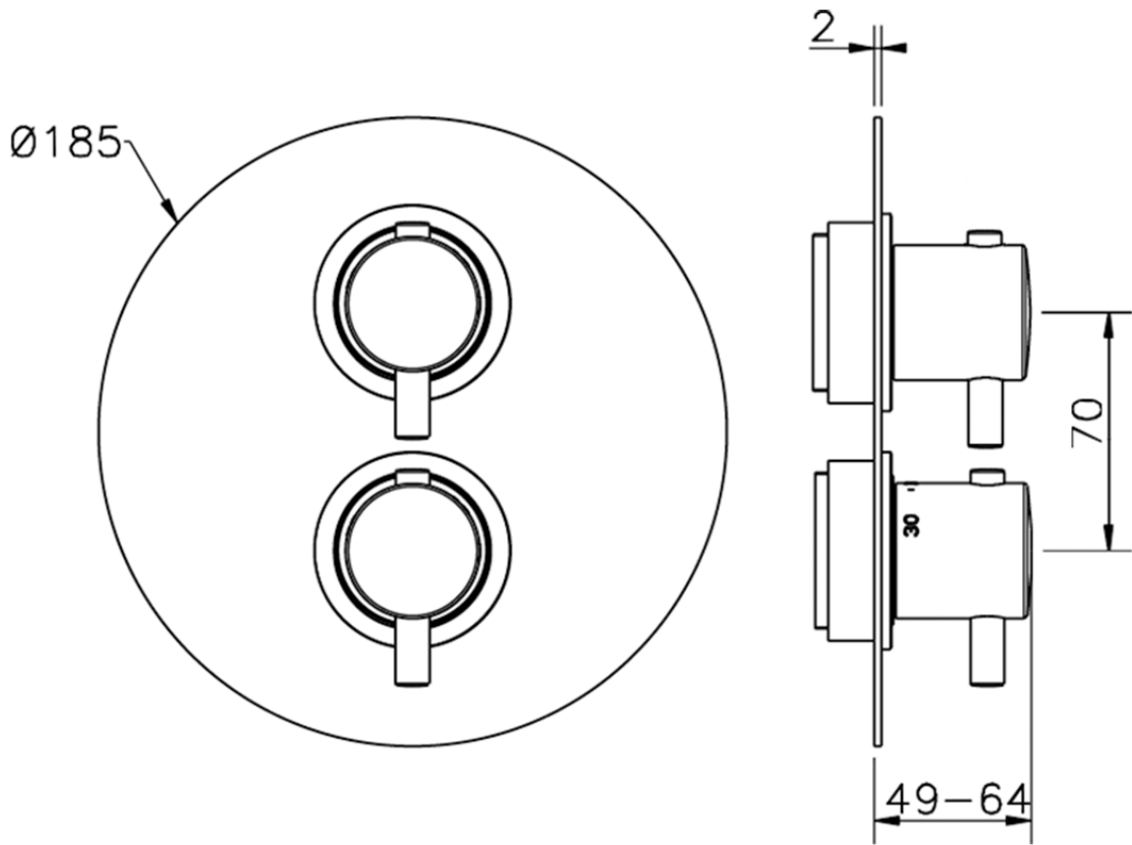

Exposed part for 1-outlet con.thermo.shower valve THERMO_K2007300

K2007300

<https://en.huberitalia.com/exposed-part-for-1-outlet-con-thermo-shower-valve-thermo-k2007300>

Piastra/Plate/Plaque/Platte/Placa

2-3mm: XX 25-40 YY 76-91

10 mm: XX 16-31 YY 65-80

ZB007301

<https://en.huberitalia.com/1-outlet-concealed-thermostatic-shower-valve-concealed-zb007301>

2026-04-06