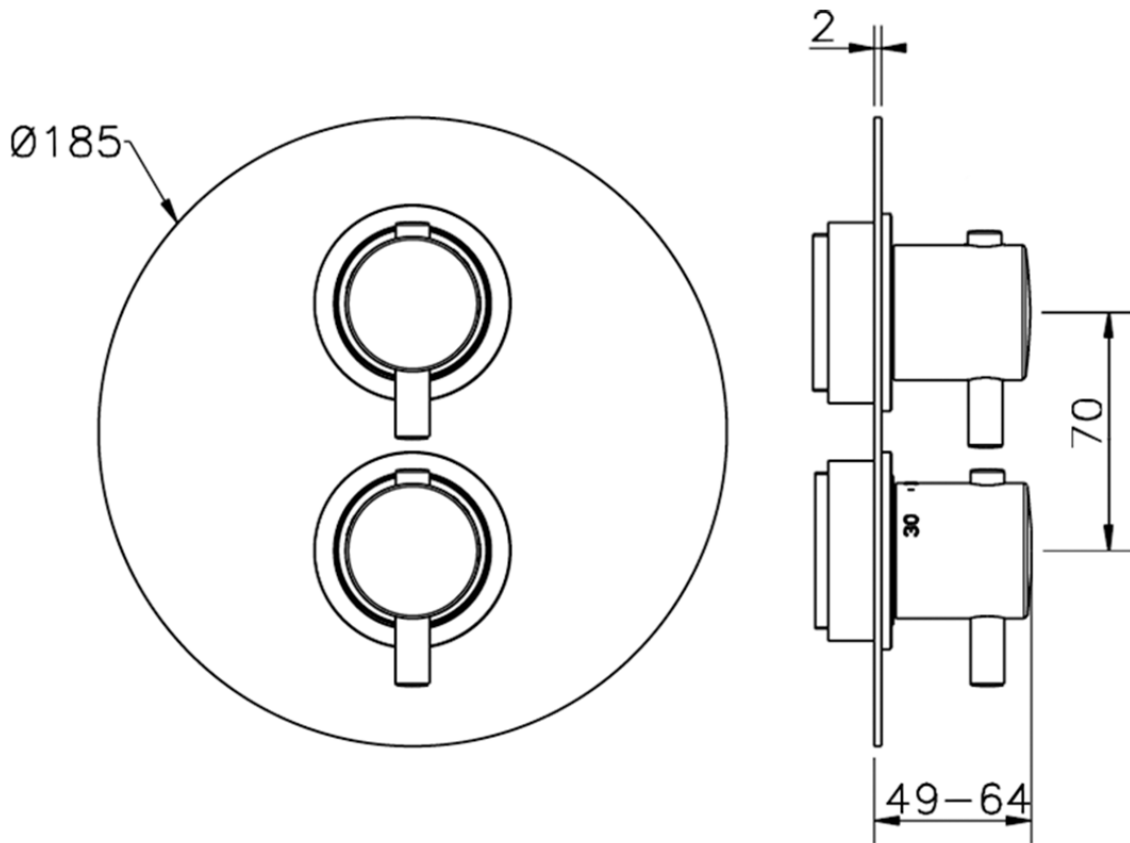

## Exposed part for 1-outlet con.thermo.shower valve THERMO\_K2007300

K2007300

<https://en.huberitalia.com/exposed-part-for-1-outlet-con-thermo-shower-valve-thermo-k2007300>

## Piastra/Plate/Plaque/Platte/Placa

2-3mm: XX 25-40 YY 76-91

10 mm: XX 16-31 YY 65-80

ZB007301

<https://en.huberitalia.com/1-outlet-concealed-thermostatic-shower-valve-concealed-zb007301>

2026-06-24